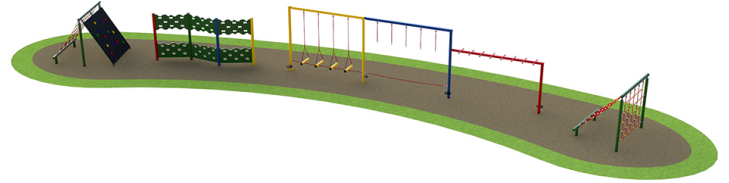

Trim Trail Run 10

Product Code AMV-TTR10

£9,372

Price stated is for product only.
Contact us for a delivery & installation quote based on your location.

Dimensions:

Length 24700 mm
Width 3000 mm

Key Stage:

KS 2

Play Values

This product supports the following areas of child development.

Balancing

Stretching & Flexibility

Strength

Hanging

Hand-eye Co-ordination

Gross Motor Skills

Climbing

Description

AMV Steel Trim Trail Runs offer a fixed selection of trim trail items set out in a specific order, for maximum value, variety of challenge & fun in one solution.

The approximate linear length of our Trim Trail Run 10 is 24m. However, the trail does not need to be installed in a straight line and can be arranged to follow simple curves and bends in accordance with the available space on site.

What's included:

Climbing Wall 3 x Rocky Traverse Panels Swinging Traverse Rope Traverse Monkey Ladder Up & Over Scramble Net