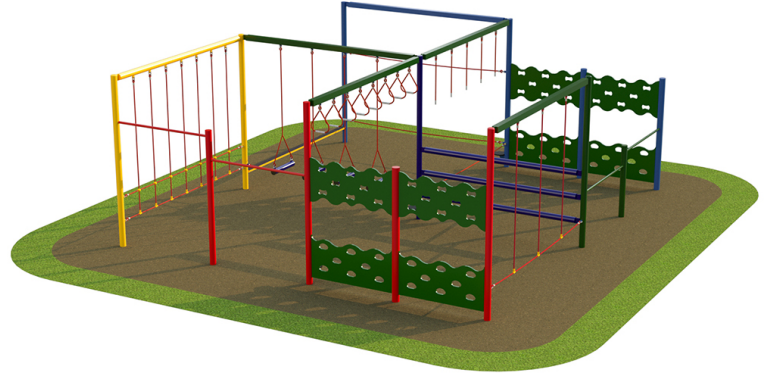

4 Cube Activity Station

Product Code AMV-PF-4CA

Price on Application

Price stated is for product only. Contact us for a delivery & installation quote based on your location.

Dimensions:

Length 5700 mm
Width 6200 mm
Height 2500 mm

Key Stage:

KS 2

Play Values

This product supports the following areas of child development.

Balancing

Stretching & Flexibility

Strength

Hanging

Gross Motor Skills

Climbing

Co-Operative Play

Communication Skills

Description

Children learn by having fun and, with AMV heavy duty vandal resistant products, you can be sure that they will do so for many years to come. The Trim Trail equipment is bright and colourful, with anti-slip surface and helps to improve balance, agility and co-ordination. As with all AMV equipment, it is made in steel which dries quickly after the rain and won't split, distort or lose grip. Even better, unlike wood, it needs very little maintenance.