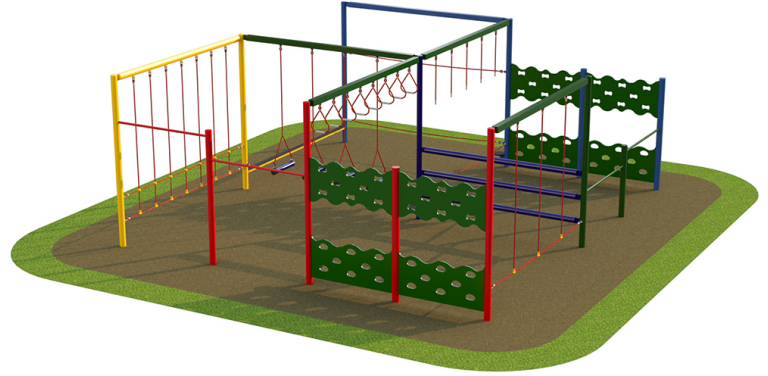

4 Cube Activity Station

Product Code AMV-PF-4CA

Price on Application

Price stated is for product only. Contact us for a delivery & installation quote based on your location.

Dimensions:

Length 5700 mm
Width 6200 mm
Height 2500 mm

Key Stage:

KS 2

Play Values

This product supports the following areas of child development.

Balancing

Stretching & Flexibility

Strength

Hanging

Gross Motor Skills

Climbing

Co-Operative Play

Communication Skills

Description

Children learn by having fun and, with AMV heavy duty vandal resistant products, you can be sure that they will do so for many years to come. The Trim Trail equipment is bright and colourful, with anti-slip surface and helps to improve balance, agility and co-ordination. As with all AMV equipment, it is made in steel which dries quickly after the rain and won't split, distort or lose grip. Even better, unlike wood, it needs very little maintenance.