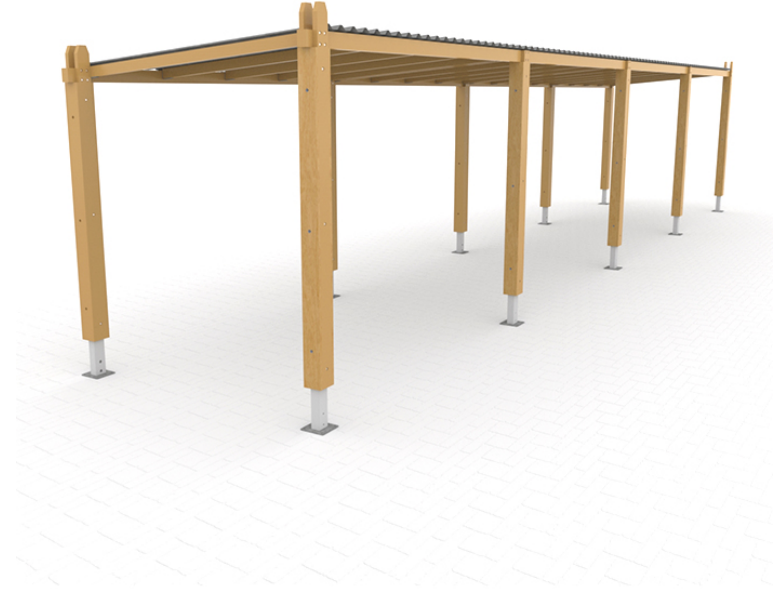

Birley Canopy

Product Code AMV-BIRLEY

Price on Application

Price stated is for product only.
Contact us for a delivery & installation quote based on your location.

Dimensions:

Key Stage:

Play Values

This product supports the following areas of child development.

Description

Manufactured to meet your exact requirements, the Birley Canopy is available in hardwood or softwood timbers. It comes complete with mild steel support legs hot dipped galvanised as standard and can be powder coated in a wide range of RAL or BS colours.

Great for a variety of outdoor uses, the canopy's roof is clad as standard with multiwall polycarbonate but can be clad with UV stable PET sheeting. It comes available as surface mounted or sub-surface fixed. Check out our range of cigarette bins to complement your shelter.