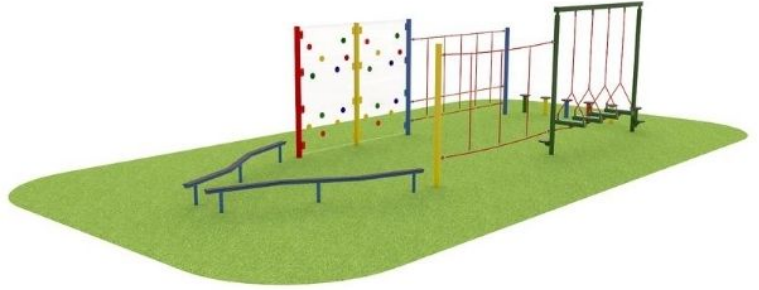

Boat Trim Trail

Product Code AMV-BTT

£6,010

Price stated is for product only. Contact us for a delivery & installation quote based on your location.

Dimensions:

Length	9000 mm
Height	2500 mm
Depth	3000 mm

Key Stage:

Play Values

This product supports the following areas of child development.

Balancing

Stretching & Flexibility

Strength

Hanging

Hand-eye Co-ordination

Gross Motor Skills

Climbing

Co-Operative Play

Communication Skills

Description

Children learn by having fun and, with AMV heavy duty vandal resistant products, you can be sure that they will do so for many years to come. The Trim Trail equipment is bright and colourful, with anti-slip surface and helps to improve balance, agility and co-ordination. As with all AMV equipment, it is made in steel which dries quickly after the rain and won't split, distort or lose grip. Even better, unlike wood, it needs very little maintenance.