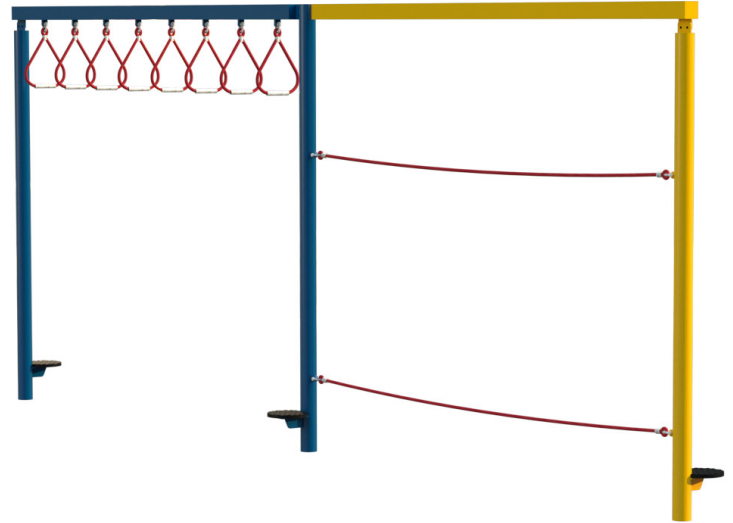

Trim Trail Combo 121

Product Code AMV-COMB-121

£1,714

Price stated is for product only.
Contact us for a delivery & installation quote based on your location.

Dimensions:

Height 2480 mm

Key Stage:

KS 2

Play Values

This product supports the following areas of child development.

Balancing

Stretching & Flexibility

Strength

Hanging

Hand-eye Co-ordination

Gross Motor Skills

Description

Children learn by having fun and, with AMV heavy duty vandal resistant products, you can be sure that they will do so for many years to come. The Trim Trail equipment is bright and colourful, with anti-slip surface and helps to improve balance, agility and co-ordination.

As with all AMV equipment, it is made in steel which dries quickly after the rain and won't split, distort or lose grip. Even better, unlike wood, it needs very little maintenance.