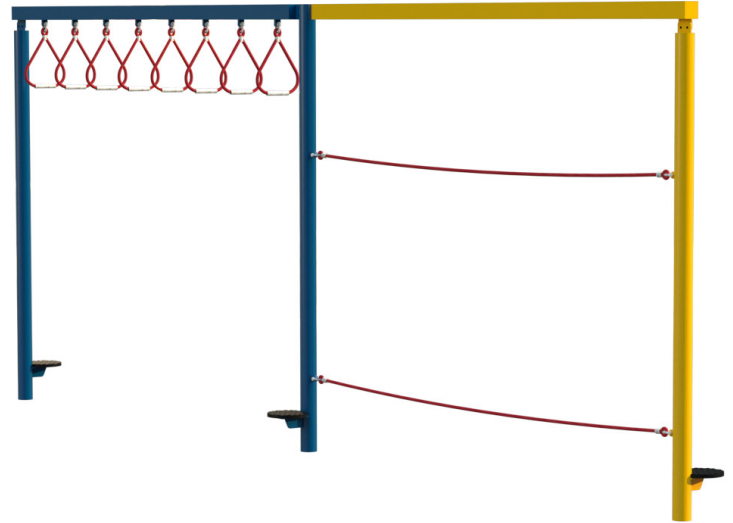

Trim Trail Combo 121

Product Code AMV-COMB-121

£1,714

Price stated is for product only. Contact us for a delivery & installation quote based on your location.

Dimensions:

Height 2480 mm

Key Stage:

KS 2

Play Values

This product supports the following areas of child development.

Balancing

Stretching & Flexibility

Strength

Hanging

Hand-eye Co-ordination

Gross Motor Skills

Description

Children learn by having fun and, with AMV heavy duty vandal resistant products, you can be sure that they will do so for many years to come. The Trim Trail equipment is bright and colourful, with anti-slip surface and helps to improve balance, agility and co-ordination.

As with all AMV equipment, it is made in steel which dries quickly after the rain and won't split, distort or lose grip. Even better, unlike wood, it needs very little maintenance.