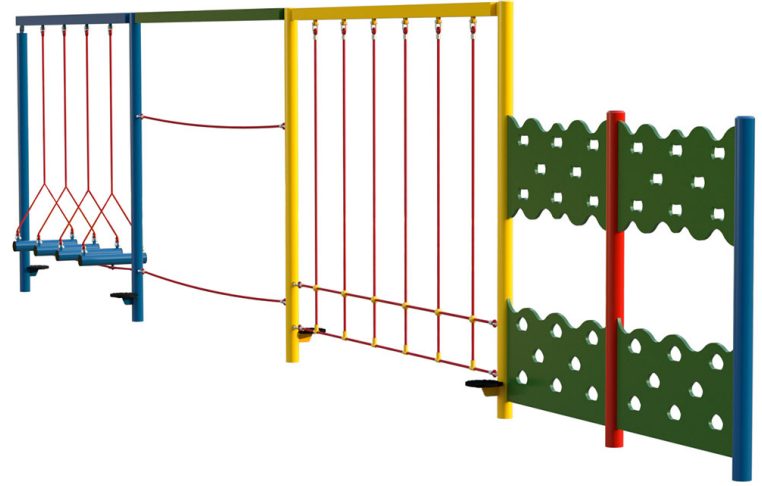

Trim Trail Combo 122

Product Code AMV-COMB-122

£3,822

Price stated is for product only. Contact us for a delivery & installation quote based on your location.

Dimensions:

Height 2480 mm

Key Stage:

Play Values

This product supports the following areas of child development.

Balancing

Stretching & Flexibility

Strength

Hanging

Hand-eye Co-ordination

Gross Motor Skills

Description

Children learn by having fun and, with AMV heavy duty vandal resistant products, you can be sure that they will do so for many years to come. The Trim Trail equipment is bright and colourful, with anti-slip surface and helps to improve balance, agility and co-ordination.

As with all AMV equipment, it is made in steel which dries quickly after the rain and won't split, distort or lose grip. Even better, unlike wood, it needs very little maintenance.