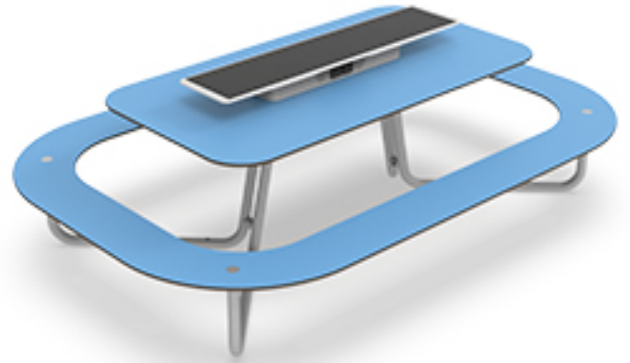

Plateau Sun Hub

Product Code AMVOUT-PLATEAU-SUNHUB

Price on Application

Dimensions:

Length 2730 mm
Width 1830 mm
Height 855 mm

Key Stage:

Play Values

This product supports the following areas of child development.

Communication
Skills

Description

SunHub elevates Plateau Picnic to another level.

SunHub adds a third "plateau"™ to the furniture, enabling new technical features and new application possibilities.

With SunHub, Plateau Picnic become more than just a piece of furniture, it becomes a social "hub"™.

It allows users to listen to music via the built-in speakers and Bluetooth connection, charge their phones wirelessly or by cable and PC-charging.

In the evening light from the SunHub grazes the tabletop, creating a cozy atmosphere.

Display top: 3mm Break-free polycarbonate (PC)