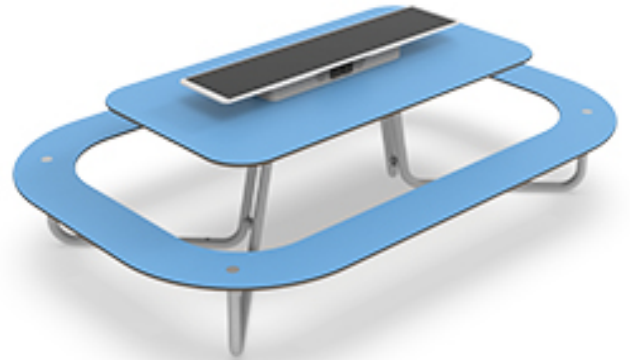

Plateau Sun Hub

Product Code AMVOUT-PLATEAU-SUNHUB

Price on Application

Dimensions:

Length	2730 mm
Width	1830 mm
Height	855 mm

Key Stage:

Play Values

This product supports the following areas of child development.

Communication
Skills

Description

SunHub elevates Plateau Picnic to another level.

SunHub adds a third "plateau"™ to the furniture, enabling new technical features and new application possibilities.

With SunHub, Plateau Picnic become more than just a piece of furniture, it becomes a social "hub"™.

It allows users to listen to music via the built-in speakers and Bluetooth connection, charge their phones wirelessly or by cable and PC-charging.

In the evening light from the SunHub grazes the tabletop, creating a cozy atmosphere.

The SunHub is 100% solar powered, resistant to weather conditions, intelligently controlled and CO2-neutral.

Material

Base and top: Steel, galvanized and powder coated

Solar panel glass: 4mm tempered glass with integrated solar panel

Display top: 3mm Break-free polycarbonate (PC)