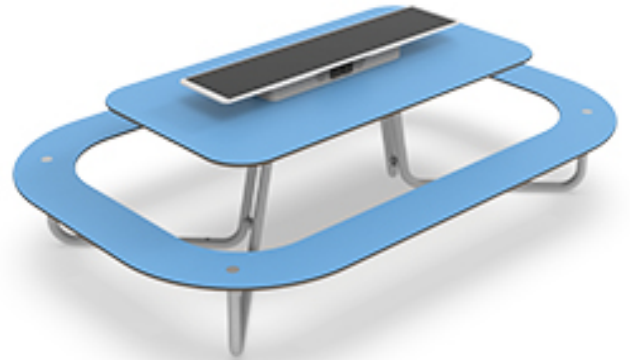

Plateau Sun Hub

Product Code AMVOUT-PLATEAU-SUNHUB

Price on Application

Dimensions:

Length	2730 mm
Width	1830 mm
Height	855 mm

Key Stage:

Play Values

This product supports the following areas of child development.

Communication
Skills

Description

SunHub elevates Plateau Picnic to another level.

SunHub adds a third "plateau"™ to the furniture, enabling new technical features and new application possibilities.

With SunHub, Plateau Picnic become more than just a piece of furniture, it becomes a social "hub"™.

It allows users to listen to music via the built-in speakers and Bluetooth connection, charge their phones wirelessly or by cable and PC-charging.

In the evening light from the SunHub grazes the tabletop, creating a cozy atmosphere.

Display top: 3mm Break-free polycarbonate (PC)