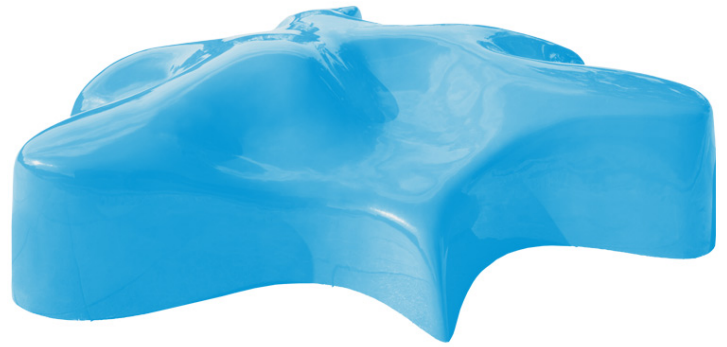

Starfish

Product Code AMVOUT-STARFISH

£11,018

Dimensions:

Length	2900 mm
Width	2900 mm
Height	600 mm

Key Stage:

Play Values

This product supports the following areas of child development.

Communication
Skills

Description

StarFish invites for dialogue, creative expression and relaxation. It is a piece of art or a landmark, whether it is in urban spaces, parks or institutions.

StarFish facilitates interaction, play and reflection for people of all ages, genders and cultures. Starfish is a hallmark or a piece of art wherever it stands: in urban spaces, parks, company headquarters or institutions.

One of the main ideas behind Starfish is the infinite number of uses since the elements have no predefined function, but are intended to appeal to the imagination.

Material

Molded in 12mm durable and maintenance-free fiberglass with a tinted glossy gelcoat surface.

Fixing

Molded in 12mm durable and maintenance-free fiberglass with a tinted glossy gelcoat surface.