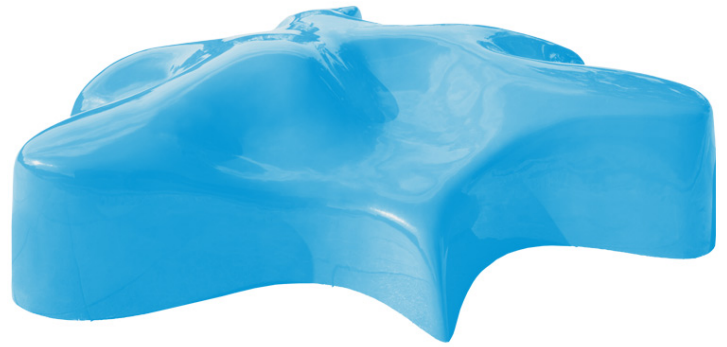

# Starfish

Product Code AMVOUT-STARFISH

£11,018

## Dimensions:

Length	2900 mm
Width	2900 mm
Height	600 mm