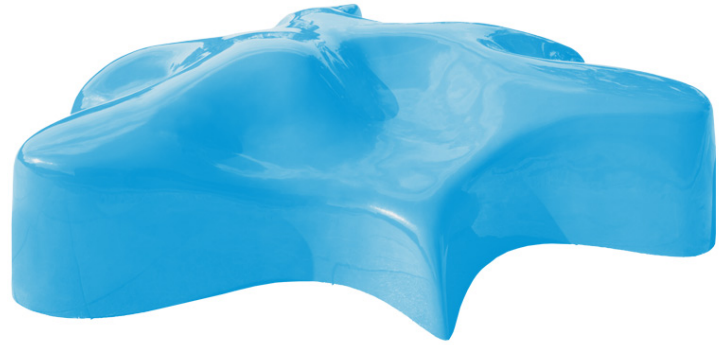

Starfish

Product Code AMVOUT-STARFISH

£11,018

Dimensions:

Length	2900 mm
Width	2900 mm
Height	600 mm

Key Stage:

Play Values

This product supports the following areas of child development.

Communication
Skills

Description

StarFish invites for dialogue, creative expression and relaxation. It is a piece of art or a landmark, whether it is in urban spaces, parks or institutions.

StarFish facilitates interaction, play and reflection for people of all ages, genders and cultures. Starfish is a hallmark or a piece of art wherever it stands: in urban spaces, parks, company headquarters or institutions.

One of the main ideas behind Starfish is the infinite number of uses since the elements have no predefined function, but are intended to appeal to the imagination.

Material

Molded in 12mm durable and maintenance-free fiberglass with a tinted glossy gelcoat surface.

Fixing

Molded in 12mm durable and maintenance-free fiberglass with a tinted glossy gelcoat surface.