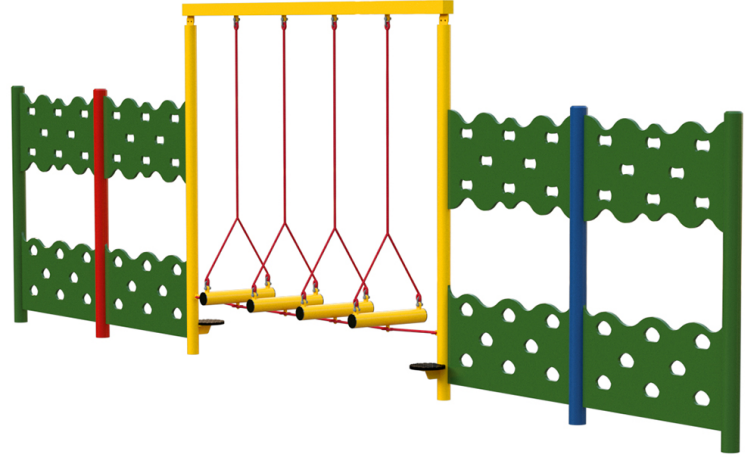

Trim Trail Combo 112

Product Code AMV-COMB-112

£3,918

Price stated is for product only.
Contact us for a delivery & installation quote based on your location.

Dimensions:

Length 8200 mm
Height 1840 mm

Key Stage:

Play Values

This product supports the following areas of child development.

Balancing

Stretching & Flexibility

Strength

Hanging

Hand-eye Co-ordination

Gross Motor Skills

Description

Children learn by having fun and, with AMV heavy duty vandal resistant products, you can be sure that they will do so for many years to come. The Trim Trail equipment is bright and colourful, with anti-slip surface and helps to improve balance, agility and co-ordination.

As with all AMV equipment, it is made in steel which dries quickly after the rain and won't split, distort or lose grip. Even better, unlike wood, it needs very little maintenance.