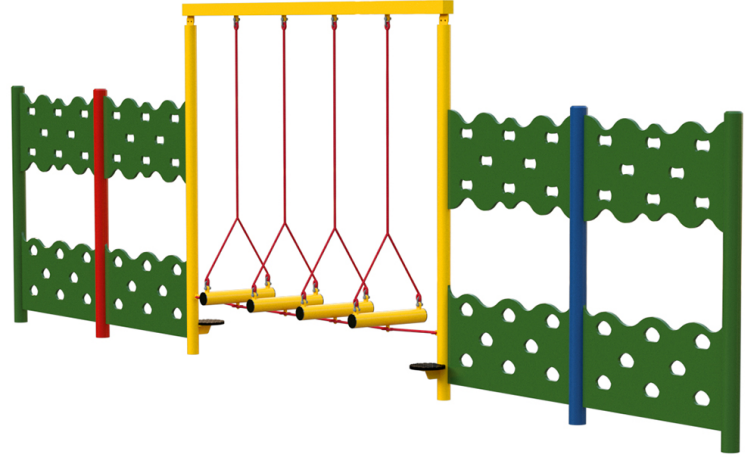

Trim Trail Combo 112

Product Code AMV-COMB-112

£3,918

Price stated is for product only. Contact us for a delivery & installation quote based on your location.

Dimensions:

Length 8200 mm
Height 1840 mm

Key Stage:

Play Values

This product supports the following areas of child development.

Balancing

Stretching & Flexibility

Strength

Hanging

Hand-eye Co-ordination

Gross Motor Skills

Description

Children learn by having fun and, with AMV heavy duty vandal resistant products, you can be sure that they will do so for many years to come. The Trim Trail equipment is bright and colourful, with anti-slip surface and helps to improve balance, agility and co-ordination.

As with all AMV equipment, it is made in steel which dries quickly after the rain and won't split, distort or lose grip. Even better, unlike wood, it needs very little maintenance.