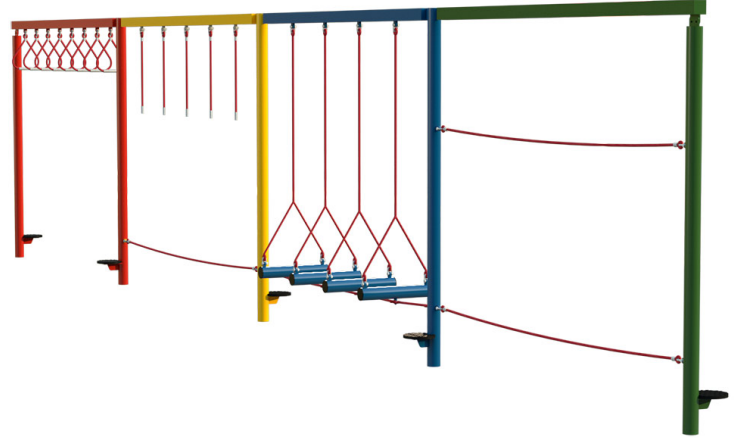

Trim Trail Combo 116

Product Code AMV-COMB-116

£3,684

Price stated is for product only.
Contact us for a delivery & installation quote based on your location.

Dimensions:

Height 2480 mm

Key Stage:

Play Values

This product supports the following areas of child development.

Balancing

Stretching & Flexibility

Strength

Hanging

Hand-eye Co-ordination

Gross Motor Skills

Description

Children learn by having fun and, with AMV heavy duty vandal resistant products, you can be sure that they will do so for many years to come. The Trim Trail equipment is bright and colourful, with anti-slip surface and helps to improve balance, agility and co-ordination.

As with all AMV equipment, it is made in steel which dries quickly after the rain and won't split, distort or lose grip. Even better, unlike wood, it needs very little maintenance.