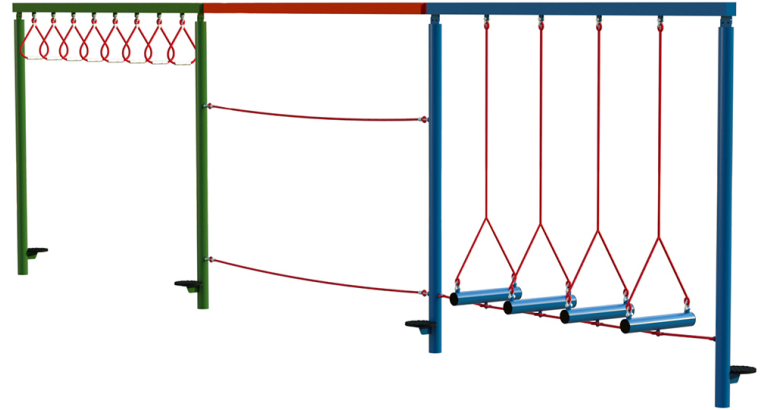

Trim Trail Combo 125

Product Code AMV-COMB-125

£2,932

Price stated is for product only.
Contact us for a delivery & installation quote based on your location.

Dimensions:

Height 2480 mm

Key Stage:

KS 2

Play Values

This product supports the following areas of child development.

Balancing

Stretching & Flexibility

Strength

Hanging

Hand-eye Co-ordination

Gross Motor Skills

Description

Children learn by having fun and, with AMV heavy duty vandal resistant products, you can be sure that they will do so for many years to come. The Trim Trail equipment is bright and colourful, with anti-slip surface and helps to improve balance, agility and co-ordination.

As with all AMV equipment, it is made in steel which dries quickly after the rain and won't split, distort or lose grip. Even better, unlike wood, it needs very little maintenance.