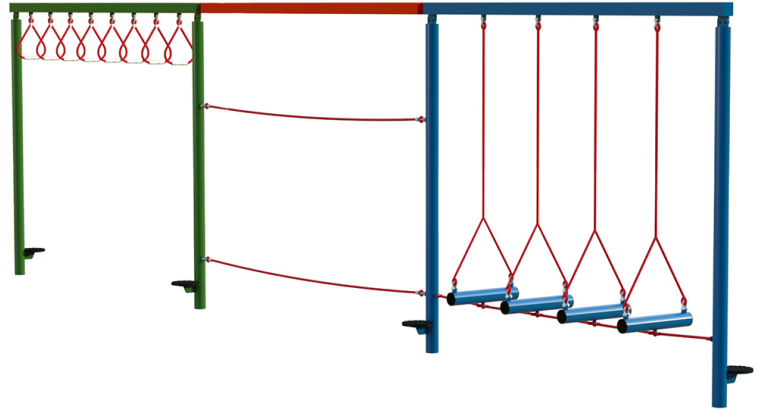

Trim Trail Combo 125

Product Code AMV-COMB-125

£2,932

Price stated is for product only. Contact us for a delivery & installation quote based on your location.

Dimensions:

Height 2480 mm

Key Stage:

KS 2

Play Values

This product supports the following areas of child development.

Balancing

Stretching & Flexibility

Strength

Hanging

Hand-eye Co-ordination

Gross Motor Skills

Description

Children learn by having fun and, with AMV heavy duty vandal resistant products, you can be sure that they will do so for many years to come. The Trim Trail equipment is bright and colourful, with anti-slip surface and helps to improve balance, agility and co-ordination.

As with all AMV equipment, it is made in steel which dries quickly after the rain and won't split, distort or lose grip. Even better, unlike wood, it needs very little maintenance.