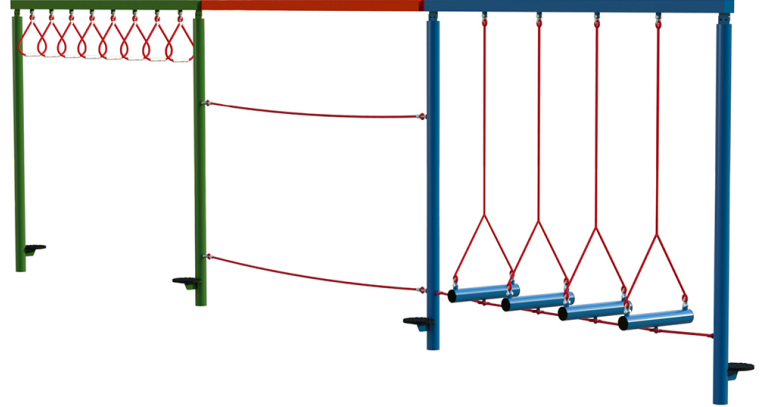

Trim Trail Combo 125

Product Code AMV-COMB-125

£2,932

Price stated is for product only.
Contact us for a delivery & installation quote based on your location.

Dimensions:

Height 2480 mm

Key Stage:

KS 2

Play Values

This product supports the following areas of child development.

Balancing

Stretching & Flexibility

Strength

Hanging

Hand-eye Co-ordination

Gross Motor Skills

Description

Children learn by having fun and, with AMV heavy duty vandal resistant products, you can be sure that they will do so for many years to come. The Trim Trail equipment is bright and colourful, with anti-slip surface and helps to improve balance, agility and co-ordination.

As with all AMV equipment, it is made in steel which dries quickly after the rain and won't split, distort or lose grip. Even better, unlike wood, it needs very little maintenance.