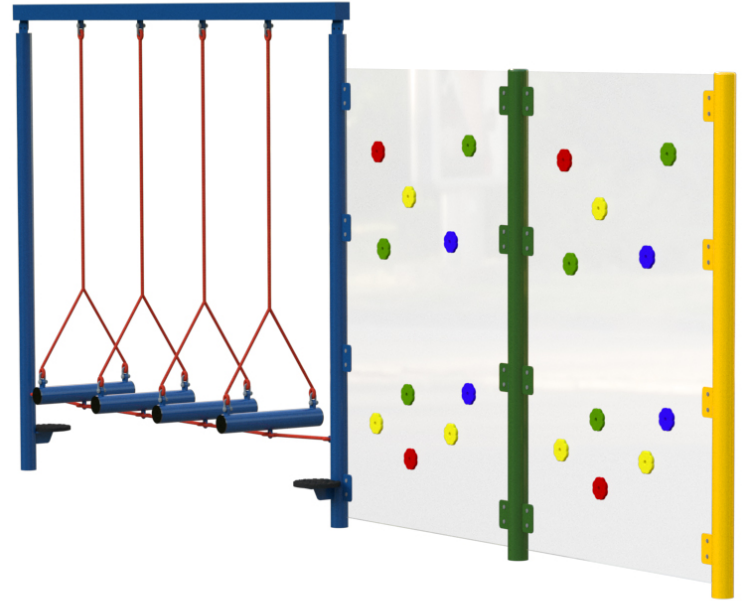

Trim Trail Combo 128

Product Code AMV-COMB-128

£3,472

Price stated is for product only. Contact us for a delivery & installation quote based on your location.

Dimensions:

Height 2480 mm

Key Stage:

Play Values

This product supports the following areas of child development.

Balancing

Stretching & Flexibility

Strength

Hanging

Hand-eye Co-ordination

Gross Motor Skills

Description

Children learn by having fun and, with AMV heavy duty vandal resistant products, you can be sure that they will do so for many years to come. The Trim Trail equipment is bright and colourful, with anti-slip surface and helps to improve balance, agility and co-ordination.

As with all AMV equipment, it is made in steel which dries quickly after the rain and won't split, distort or lose grip. Even better, unlike wood, it needs very little maintenance.