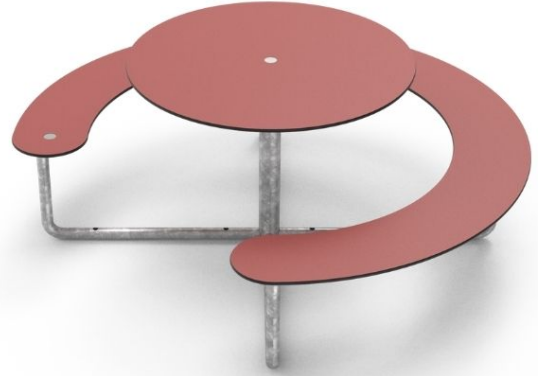

# Plateau Picnic Round

Product Code AMVOUT-PLATEAU-PICNIC-ROUND

£2,096

**Dimensions:**

Height	730mm mm
Diameter	1850mm mm

**Key Stage:**

## Description

Get together around the round Plateau Picnic! This picnic table invites everyone to the party and seats four to six people. Plateau Picnic Round is a simple, limitless design, and has smart functionalities such as easy access, space for a wheelchair, and the option of placing a light, parasol or similar in the middle of the table.

**Materials**

Seat - High Pressure Laminate

Frame - Galvanised steel