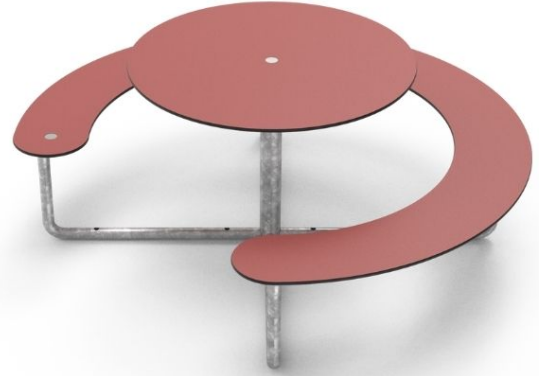

# Plateau Picnic Round

Product Code AMVOUT-PLATEAU-PICNIC-ROUND

£2,096

**Dimensions:**

Height	730mm mm
Diameter	1850mm mm

**Key Stage:**

## Description

Get together around the round Plateau Picnic! This picnic table invites everyone to the party and seats four to six people. Plateau Picnic Round is a simple, limitless design, and has smart functionalities such as easy access, space for a wheelchair, and the option of placing a light, parasol or similar in the middle of the table.

**Materials**

Seat - High Pressure Laminate

Frame - Galvanised steel