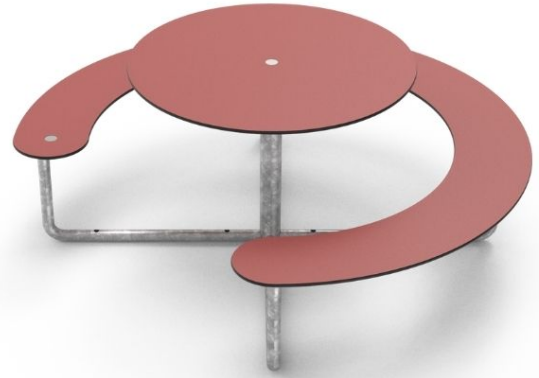

# Plateau Picnic Round

Product Code AMVOUT-PLATEAU-PICNIC-ROUND

£2,096

**Dimensions:**

Height	730mm mm
Diameter	1850mm mm

**Key Stage:**

## Description

Get together around the round Plateau Picnic! This picnic table invites everyone to the party and seats four to six people. Plateau Picnic Round is a simple, limitless design, and has smart functionalities such as easy access, space for a wheelchair, and the option of placing a light, parasol or similar in the middle of the table.

**Materials**

Seat - High Pressure Laminate

Frame - Galvanised steel