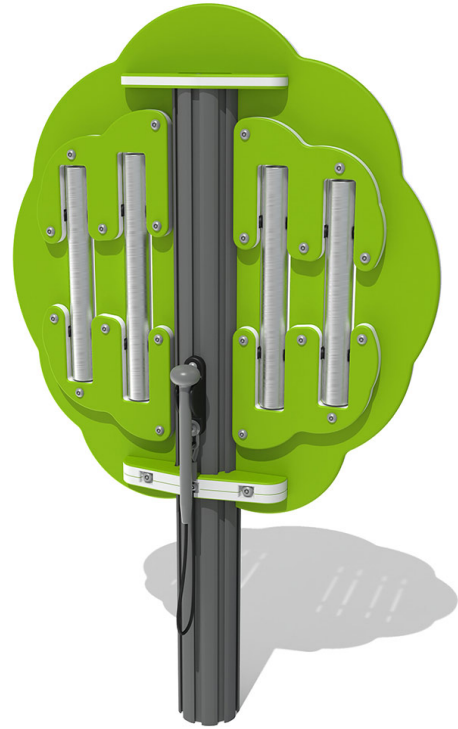

Virtuoso Musical Chimes Tree

Product Code AMVFA-FIVCTHI-AL-WP

£819

Price stated is for product only.
Contact us for a delivery & installation quote based on your location.

Dimensions:

Length	660 mm
Width	220 mm
Height	1140 mm

Key Stage:

Play Values

This product supports the following areas of child development.

Fine Motor Skills

Tactile Stimulation

Inclusive Play

Auditory Stimulation

Musical Play

Description

We have created the Musical Chime Trees as a fun and decorative way to add music to the playground, retaining the sound quality but adding a focal point of musical fun. Combine the different chime types and sizes to create a musical landscape of different tones and profiles. Constructed from HDPE, the Virtuoso Musical Chimes includes four 38mm diameter chimes, available in High and Low tones which are ASTM and EN compliant and include rubber mallets tethered with a high strength stainless steel cable.

Product Features

- 38mm diameter aluminium tube chimes
- Great sound quality
- High and low tones available
- HDPE construction panel
- ASTM and EN compliant
- Soft feel rubber mallets/beaters
- Includes aluminium T-Slot posts
- Available as a panel