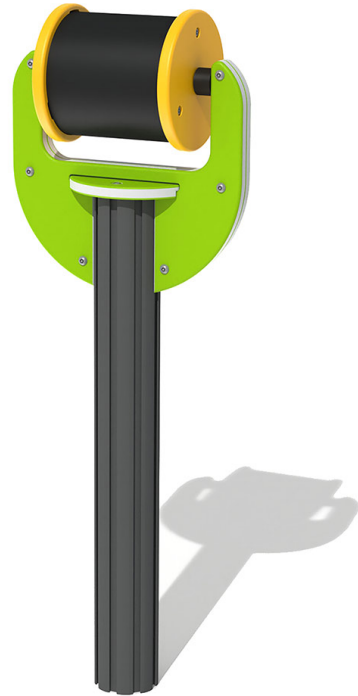

Virtuoso Large Melody Wheel Tree

Product Code AMVFA-FIVMWLT-AL-WP

£519

Price stated is for product only.
Contact us for a delivery & installation quote based on your location.

Dimensions:

Length	400 mm
Width	205 mm
Height	1027 mm

Key Stage:

Play Values

This product supports the following areas of child development.

Fine Motor Skills

Tactile Stimulation

Inclusive Play

Auditory Stimulation

Musical Play

Description

The Large Melody Wheel Tree is the larger of the two versions we offer and has deeper melodic tones. The panel and drum are constructed from HDPE, making them very durable and 100% recyclable. Supplied with an aluminium t-slot post. The drum rotates on stainless steel bearings, so it is easy to turn and play. The design is ASTM and EN compliant.

Product Features

- Unique melody chime sound
- Large diameter rotating drum
- Easy spin with stainless steel axel bearings
- ASTM Compliant
- Includes aluminium T-Slot post