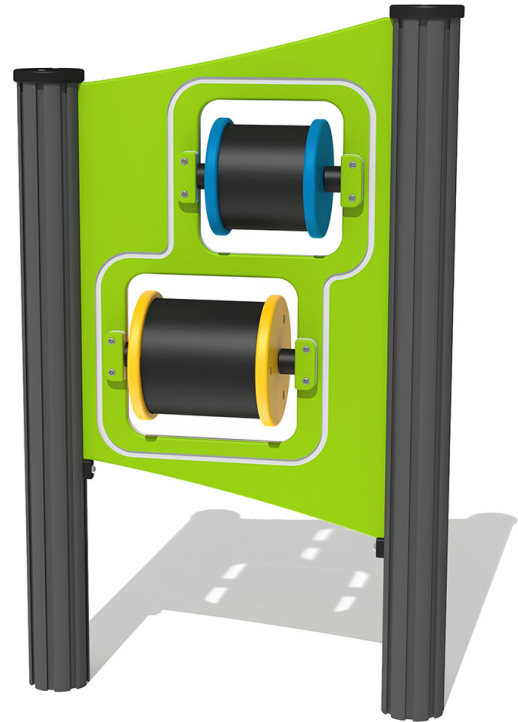

Virtuoso Musical Melody Wheels Panel

Product Code AMVFA-FIVMW-AL-WP

£1,166

Price stated is for product only. Contact us for a delivery & installation quote based on your location.

Dimensions:

| | |
|--------|---------|
| Length | 694 mm |
| Width | 205 mm |
| Height | 1100 mm |

Key Stage:

Play Values

This product supports the following areas of child development.

Fine Motor Skills

Tactile Stimulation

Inclusive Play

Auditory Stimulation

Musical Play

Description

Captivating and enchanting sounds by just rotating the drums.

The Virtuoso Melody Wheels Play Panel has two drums with different tones. The drums are mounted on stainless steel roller bearings making them easy to spin and play. The panel and drums are highly durable and constructed from HDPE. Supplied as standard with Aluminium Posts finished in Slate Grey, the posts are ASTM and EN compliant and are finished with a post cap at the top. These new posts allow for multiple configurations due to the t-slots being positioned at 45 degree intervals

Product Features

- HDPE panel construction
- Bright and colourful maraca drum sides
- Two great melody wheel sounds
- Easy spin with stainless steel axel bearings
- ASTM and EN compliant
- Includes aluminium T-Slot posts