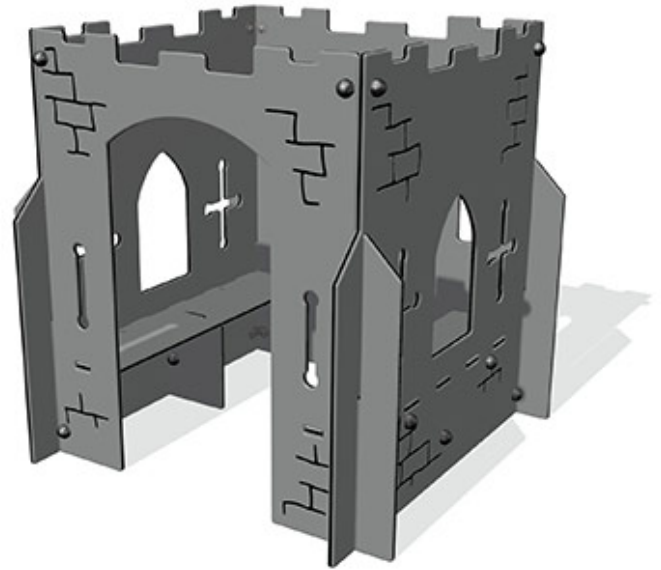

Castle Play House

Product Code AMVFA-IP-FIIPCASLE

£1,497

Price stated is for product only.
Contact us for a delivery & installation quote based on your location.

Dimensions:

Length	1200 mm
Height	1190 mm
Depth	1200 mm

Key Stage:

Play Values

This product supports the following areas of child development.

Gross Motor Skills

Visual Stimulation

Role Play

Imaginative Play

Communication Skills

Description

Imaginative play structures have been designed as a platform for other designs that you may wish to create by altering the side profiles and changing the graphics, windows and plant-ons. With this product you can change virtually anything including: colours, basic profiles and graphics, you can also add plant-ons and accessories to increase the play value and enhance the visual appearance. The imaginative play range of products are supplied with all the fittings for assembly and can be supplied ready assembled if required. The designs are suitable for freestanding use in the playground, however surface and ground fixing is easy with ground anchor kits (at extra cost).