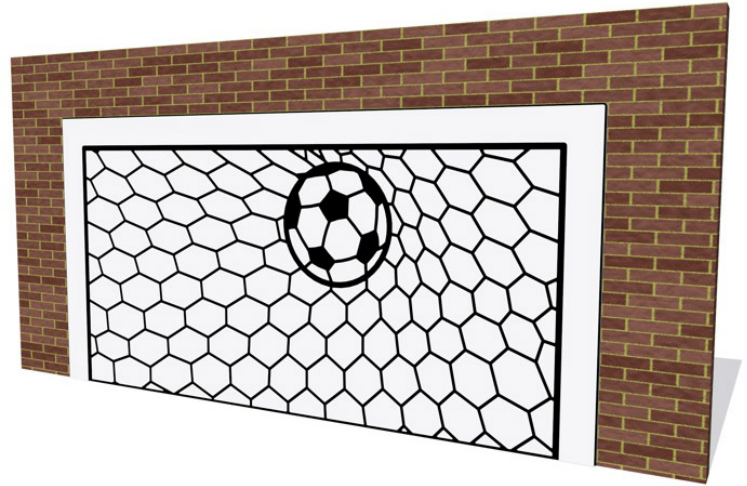

Wall Mounted Football Goal

Product Code AMVFA-FITPGOALWM

£656

Dimensions:

Length	2150 mm
Height	1050 mm
Depth	267 mm

Key Stage:

Play Values

This product supports the following areas of child development.

Stretching & Flexibility

Hand-eye Co-ordination

Gross Motor Skills

Competitive Play

Co-Operative Play

Communication Skills

Description

How many goals will you score? The Football Goal has been designed to appeal to children of all ages. It can either be wall or mesh mounted into multi-use game areas. Constructed from HDPE, the goal has durable engraved graphics and can either be wall mounted or freestanding.

- HDPE panel construction
- Durable engraved graphics
- Wall mounted or freestanding on posts
- Customizable colours, sizes and shapes
- Available with recycled plastic posts for freestanding installation