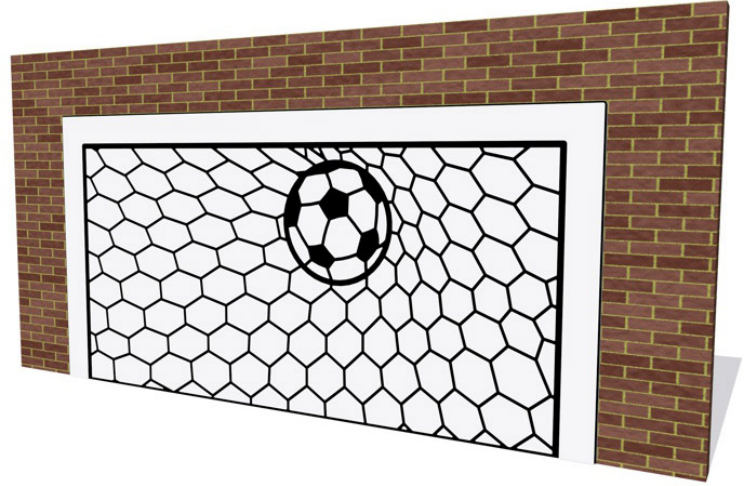

Wall Mounted Football Goal

Product Code AMVFA-FITPGOALWM

£656

Dimensions:

Length	2150 mm
Height	1050 mm
Depth	267 mm

Key Stage:

Play Values

This product supports the following areas of child development.

Stretching & Flexibility

Hand-eye Co-ordination

Gross Motor Skills

Competitive Play

Co-Operative Play

Communication Skills

Description

How many goals will you score? The Football Goal has been designed to appeal to children of all ages. It can either be wall or mesh mounted into multi-use game areas. Constructed from HDPE, the goal has durable engraved graphics and can either be wall mounted or freestanding.

- HDPE panel construction
- Durable engraved graphics
- Wall mounted or freestanding on posts
- Customizable colours, sizes and shapes
- Available with recycled plastic posts for freestanding installation