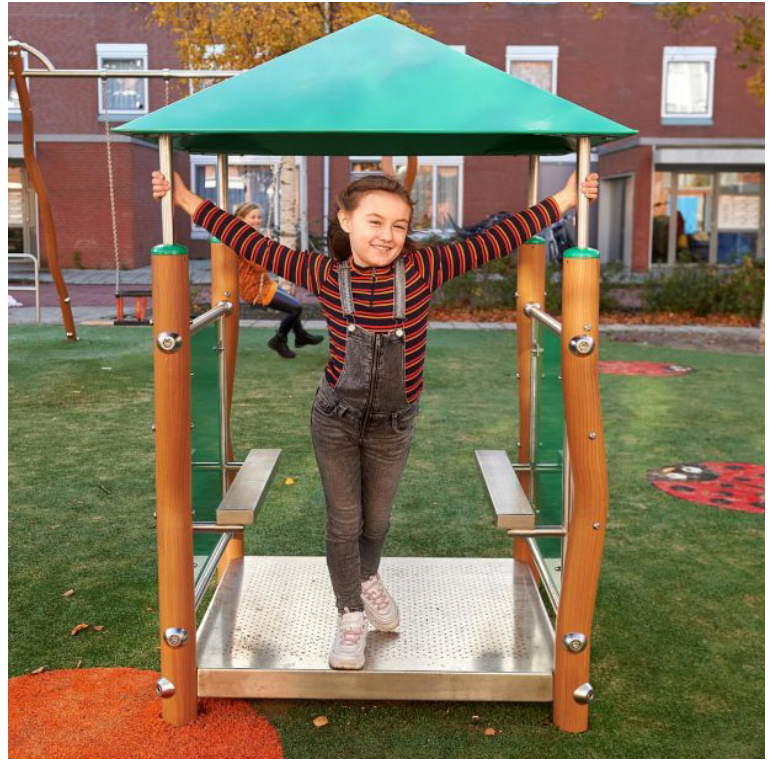

## Description

**Our Madera line consists of unique playground equipment made of stainless steel with a natural look.**

This children's Playhouse with open character is equipped with a roof, two sides, floor and two benches. At the same time, the curved poles, with the special, strong light-brown coating, stimulate the imagination of the children, because a curve like that could be anything. Parents can monitor their children playing in this cottage. The Madera Children playhouse is standard equipped with green panels and a green roof.