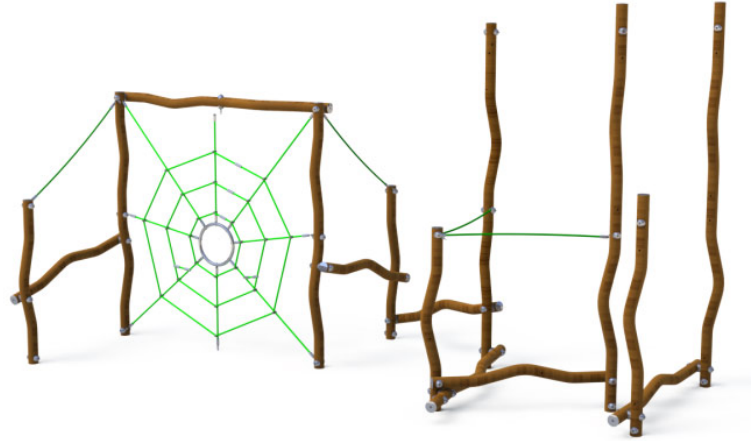

Madera Parcours

Product Code AMV-ARTICLE-1420

Price on Application

Price stated is for product only. Contact us for a delivery & installation quote based on your location.

Dimensions:

| | |
|--------|---------|
| Length | 5280 mm |
| Width | 2680 mm |
| Height | 3140 mm |

Key Stage:

Play Values

This product supports the following areas of child development.

Strength

Hanging

Hand-eye
Co-ordination

Gross Motor Skills

Fine Motor Skills

Climbing

Co-Operative Play

Description

Our Madera line consists of unique playground equipment made of stainless steel with a natural look.

On the Madera Parcours children can play together and meet each other in the "spider web" or halfway one of the poles. At the same time, the curved poles, with a special, strong light-brown coating, stimulate the imagination of children playing, because a curve like that could be anything. The Madera Parcours is standard equipped with green ropes and a green net.

BENEFITS

- Play equipment with a natural look for natural playgrounds.
- Transparent play equipment, keeping sight lines open.
- Ropes are available in the colours: red, blue, green and black.
- TÜV certified.