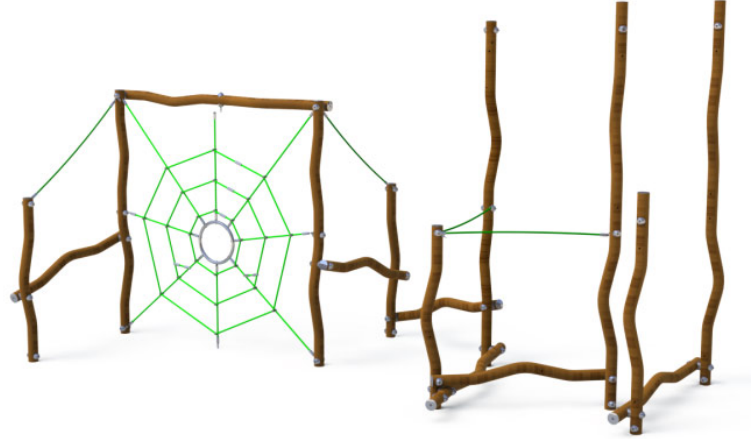

Madera Parcours

Product Code AMV-ARTICLE-1420

£13,345

Price stated is for product only.
Contact us for a delivery & installation quote based on your location.

Dimensions:

Length	5280 mm
Width	2680 mm
Height	3140 mm

Key Stage:

Play Values

This product supports the following areas of child development.

Strength

Hanging

Hand-eye
Co-ordination

Gross Motor Skills

Fine Motor Skills

Climbing

Co-Operative Play

Description

Our Madera line consists of unique playground equipment made of stainless steel with a natural look.

On the Madera Parcours children can play together and meet each other in the "spider web"™ or halfway one of the poles. At the same time, the curved poles, with a special, strong light-brown coating, stimulate the imagination of children playing, because a curve like that could be anything. The Madera Parcours is standard equipped with green ropes and a green net.

BENEFITS

- Play equipment with a natural look for natural playgrounds.
- Transparent play equipment, keeping sight lines open.
- Ropes are available in the colours: red, blue, green and black.
- TÜV certified.