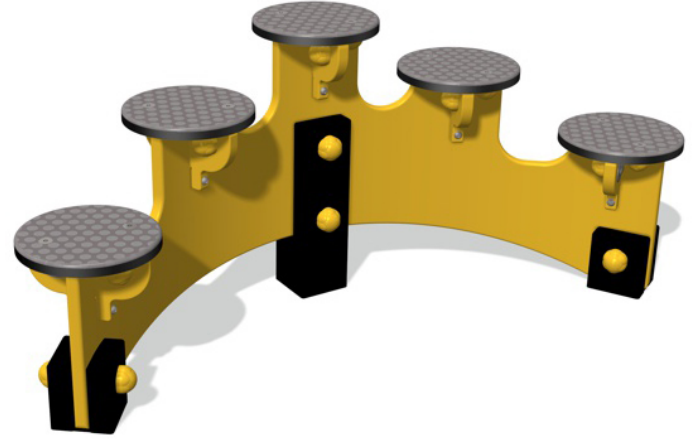

Fun Trail Curved Stepping Stones

Product Code AMVFA-FITCURSTEPST

£705

Price stated is for product only. Contact us for a delivery & installation quote based on your location.

Dimensions:

Length	1110 mm
Width	405 mm
Height	470 mm

Key Stage:

Play Values

This product supports the following areas of child development.

Balancing

Gross Motor Skills

Description

The Curved Stepping Stones are a part of the Fun Trails range which has been primarily designed for younger children with extra safety features

Constructed from thermo-formed HDPE, the stepping stones feature slip-resistant PolyDek foot treads and stainless steel fasteners.

FEATURES

- Recycled plastic posts
- Colourful, thermo-formed HDPE construction
- Slip-resistant PolyDek foot treads
- Stainless fasteners
- Available without posts to fit your own posts