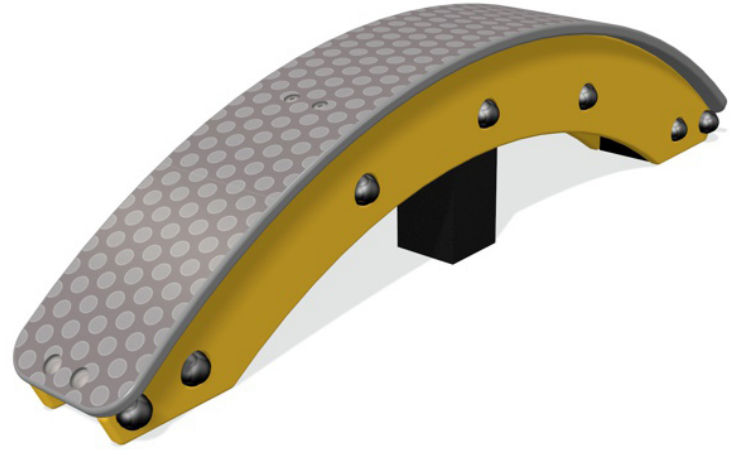

Fun Trail Arched Balance Beam

Product Code AMVFA-FIFTARCBEAM

£448

Price stated is for product only. Contact us for a delivery & installation quote based on your location.

Dimensions:

Length	1364 mm
Width	200 mm
Height	323 mm

Key Stage:

Play Values

This product supports the following areas of child development.

Balancing

Gross Motor Skills

Description

The Arched Balance Beam is a product that is a part of the Fun Trail units which have been designed primarily for younger children. Great for climbing over

All tread surfaces have slip-resistant PolyDek materials and have been manufactured with high quality HDPE and recycled plastic components. The beam can be combined to form a series of beams.

FEATURES

- Recycled plastic posts
- Colourful HDPE frames
- Slip-resistant PolyDek walking surface
- Can be combined to form a series of beams
- Stainless fasteners
- Available without posts to fit your own posts