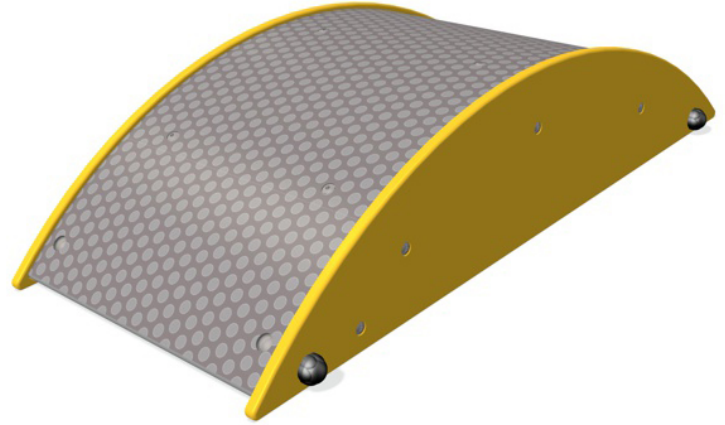

Fun Trail Wave Ramp

Product Code AMVFA-FITWRAMP

£483

Price stated is for product only.
Contact us for a delivery & installation quote based on your location.

Dimensions:

Length	1210 mm
Width	589 mm
Height	275 mm

Key Stage:

Play Values

This product supports the following areas of child development.

Balancing

Gross Motor Skills

Description

The Wave Ramp is a product that is a part of the Fun Trail units which have been designed primarily for younger children. Great for climbing over!

All tread surfaces have slip-resistant PolyDek materials and have been manufactured with high quality HDPE and recycled plastic components. The beam can be combined to form a series of waves.

FEATURES

- Recycled plastic posts
- Colourful HDPE frames
- Slip-resistant PolyDek walking surface
- Can be combined to form a series of waves
- Stainless fasteners
- Available without posts to fit your own posts