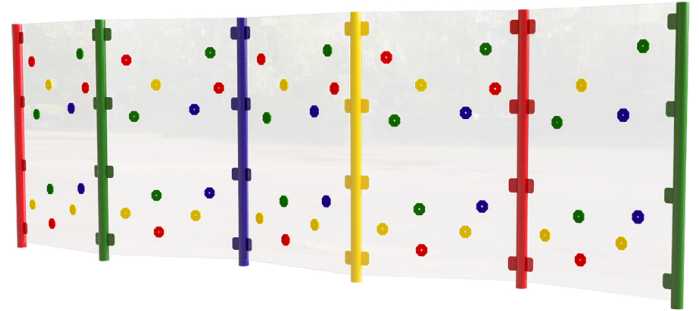

Clear Traverse Wall (5 Panels)

Product Code AMV-TWT5DS

£5,020

Price stated is for product only. Contact us for a delivery & installation quote based on your location.

Dimensions:

Length	6515 mm
Width	350 mm
Height	2100 mm

Key Stage:

Play Values

This product supports the following areas of child development.

Balancing

Stretching & Flexibility

Strength

Hand-eye Co-ordination

Gross Motor Skills

Climbing

Problem Solving

Co-Operative Play

Description

"Traversing" means to climb across rather than to climb up. This activity requires skill, strength and agility. The traverse walls have handholds and footholds which allow children to move along the wall. It provides a great way for children to exercise and is popular in the school playground. Traversing aids co-ordination and helps to develop upper body strength. Differing routes offer easy or difficult ways to travel stimulating the child to work out which route to take.

Transparent traverse walls are a great way for children to have fun yet remain safe and are never out of sight.

SAFETY SURFACING

No safety surface is required if used correctly as the critical fall height is less than 600mm. However we suggest installing surfacing if the equipment will be used without supervision.