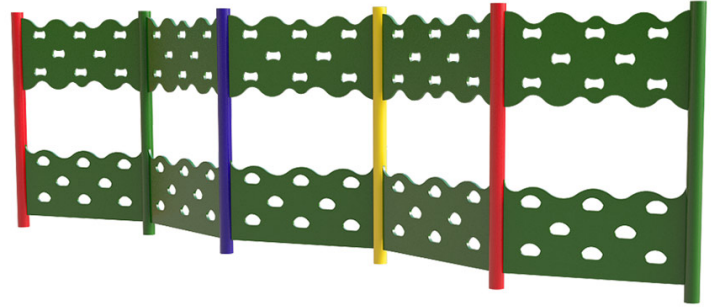

Rocky Split Traverse Wall

- 5 Panels

Product Code AMV-TWR5

£3,192

Price stated is for product only.
Contact us for a delivery & installation quote based on your location.

Dimensions:

Length	6273 mm
Width	336 mm
Height	1840 mm

Key Stage:

Play Values

This product supports the following areas of child development.

Balancing

Stretching & Flexibility

Strength

Hand-eye Co-ordination

Gross Motor Skills

Climbing

Problem Solving

Co-Operative Play

Description

"Traversing" means to climb across rather than to climb up. This activity requires skill, strength and agility. The traverse walls have handholds and footholds which allow children to move along the wall. It provides a great way for children to exercise and is popular in the school playground. Traversing aids co-ordination and helps to develop upper body strength. Differing routes offer easy or difficult ways to travel stimulating the child to work out which route to take.

Traverse Walls are a great way for children to have fun and expand skills.

SAFETY SURFACING

No safety surface is required if used correctly as the critical fall height is less than 600mm. However we suggest installing surfacing if the equipment will be used without supervision.