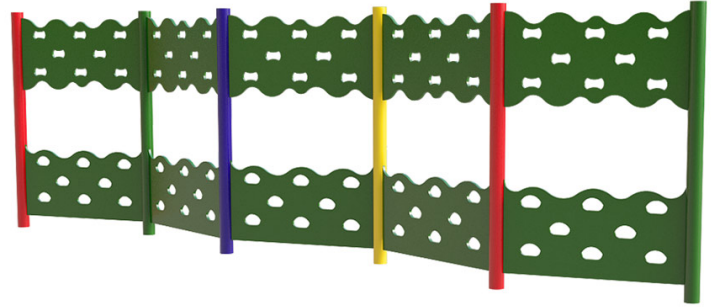

Rocky Split Traverse Wall

- 5 Panels

Product Code AMV-TWR5

£3,192

Price stated is for product only. Contact us for a delivery & installation quote based on your location.

Dimensions:

Length	6273 mm
Width	336 mm
Height	1840 mm

Key Stage:

Play Values

This product supports the following areas of child development.

Balancing

Stretching & Flexibility

Strength

Hand-eye Co-ordination

Gross Motor Skills

Climbing

Problem Solving

Co-Operative Play

Description

"Traversing" means to climb across rather than to climb up. This activity requires skill, strength and agility. The traverse walls have handholds and footholds which allow children to move along the wall. It provides a great way for children to exercise and is popular in the school playground. Traversing aids co-ordination and helps to develop upper body strength. Differing routes offer easy or difficult ways to travel stimulating the child to work out which route to take.

Traverse Walls are a great way for children to have fun and expand skills.

SAFETY SURFACING

No safety surface is required if used correctly as the critical fall height is less than 600mm. However we suggest installing surfacing if the equipment will be used without supervision.