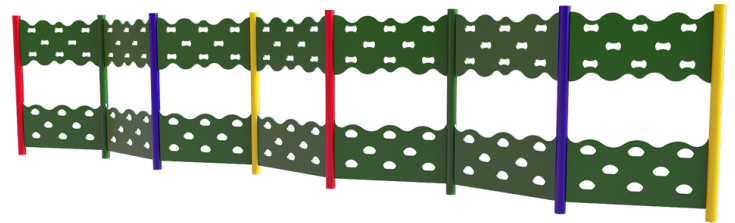

Rocky Split Traverse Wall

- 7 Panels

Product Code AMV-TWR7

£4,392

Price stated is for product only.
Contact us for a delivery & installation quote based on your location.

Dimensions:

Length	8782 mm
Width	336 mm
Height	1840 mm

Key Stage:

Play Values

This product supports the following areas of child development.

Balancing

Stretching & Flexibility

Strength

Hand-eye Co-ordination

Gross Motor Skills

Climbing

Problem Solving

Co-Operative Play

Description

"Traversing" means to climb across rather than to climb up. This activity requires skill, strength and agility. The traverse walls have handholds and footholds which allow children to move along the wall. It provides a great way for children to exercise and is popular in the school playground. Traversing aids co-ordination and helps to develop upper body strength. Differing routes offer easy or difficult ways to travel stimulating the child to work out which route to take.

Traverse Walls are a great way for children to have fun and expand skills.

SAFETY SURFACING

No safety surface is required if used correctly as the critical fall height is less than 600mm. However we suggest installing surfacing if the equipment will be used without supervision.