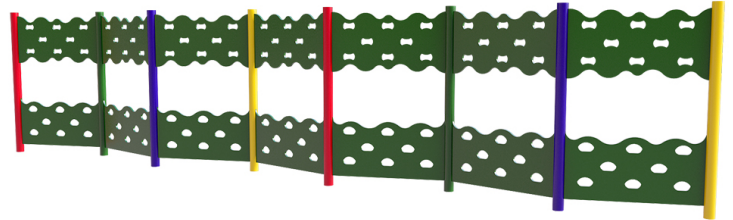

Rocky Split Traverse Wall

- 7 Panels

Product Code AMV-TWR7

£4,392

Price stated is for product only. Contact us for a delivery & installation quote based on your location.

Dimensions:

Length	8782 mm
Width	336 mm
Height	1840 mm

Key Stage:

Play Values

This product supports the following areas of child development.

Balancing

Stretching & Flexibility

Strength

Hand-eye Co-ordination

Gross Motor Skills

Climbing

Problem Solving

Co-Operative Play

Description

"Traversing" means to climb across rather than to climb up. This activity requires skill, strength and agility. The traverse walls have handholds and footholds which allow children to move along the wall. It provides a great way for children to exercise and is popular in the school playground. Traversing aids co-ordination and helps to develop upper body strength. Differing routes offer easy or difficult ways to travel stimulating the child to work out which route to take.

Traverse Walls are a great way for children to have fun and expand skills.

SAFETY SURFACING

No safety surface is required if used correctly as the critical fall height is less than 600mm. However we suggest installing surfacing if the equipment will be used without supervision.