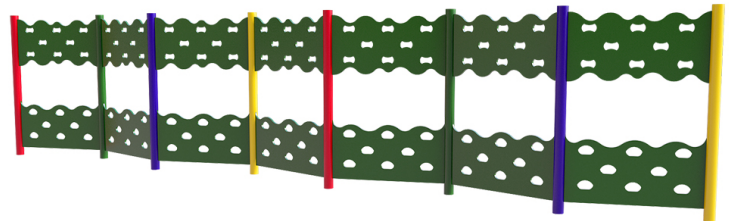

Rocky Split Traverse Wall

- 7 Panels

Product Code AMV-TWR7

£4,392

Price stated is for product only.
Contact us for a delivery & installation quote based on your location.

Dimensions:

Length	8782 mm
Width	336 mm
Height	1840 mm

Key Stage:

Play Values

This product supports the following areas of child development.

Balancing

Stretching & Flexibility

Strength

Hand-eye Co-ordination

Gross Motor Skills

Climbing

Problem Solving

Co-Operative Play

Description

"Traversing" means to climb across rather than to climb up. This activity requires skill, strength and agility. The traverse walls have handholds and footholds which allow children to move along the wall. It provides a great way for children to exercise and is popular in the school playground. Traversing aids co-ordination and helps to develop upper body strength. Differing routes offer easy or difficult ways to travel stimulating the child to work out which route to take.

Traverse Walls are a great way for children to have fun and expand skills.

SAFETY SURFACING

No safety surface is required if used correctly as the critical fall height is less than 600mm. However we suggest installing surfacing if the equipment will be used without supervision.