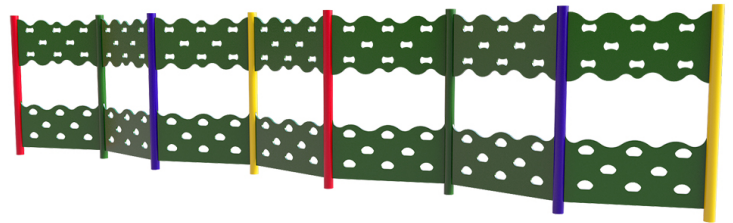

Rocky Split Traverse Wall

- 7 Panels

Product Code AMV-TWR7

£4,392

Price stated is for product only. Contact us for a delivery & installation quote based on your location.

Dimensions:

Length	8782 mm
Width	336 mm
Height	1840 mm

Key Stage:

Play Values

This product supports the following areas of child development.

Balancing

Stretching & Flexibility

Strength

Hand-eye Co-ordination

Gross Motor Skills

Climbing

Problem Solving

Co-Operative Play

Description

"Traversing" means to climb across rather than to climb up. This activity requires skill, strength and agility. The traverse walls have handholds and footholds which allow children to move along the wall. It provides a great way for children to exercise and is popular in the school playground. Traversing aids co-ordination and helps to develop upper body strength. Differing routes offer easy or difficult ways to travel stimulating the child to work out which route to take.

Traverse Walls are a great way for children to have fun and expand skills.

SAFETY SURFACING

No safety surface is required if used correctly as the critical fall height is less than 600mm. However we suggest installing surfacing if the equipment will be used without supervision.