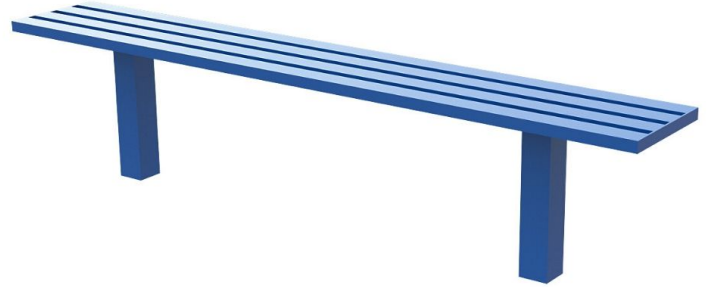

Park Bench

Product Code AMV-PB2

£439

Price stated is for product only.
Contact us for a delivery & installation quote based on your location.

Dimensions:

Length 2000 mm
Height 450 mm

Key Stage:

Play Values

This product supports the following areas of child development.

Inclusive Play

Imaginative Play

Co-Operative Play

Communication Skills

Description

AMV have developed a range of seating to suit the needs of early years children through to adults. Seating can be used for outdoor learning, dining or social interaction and can incorporate features which encourage children to use their imagination by transforming a functional seat into a play station. The steel seating offers a longer lasting and low maintenance alternative to wood or plastic, with the added benefit of bringing life and colour to quiet play areas. The slatted design promotes rainwater runoff which means that the seating will dry quickly after rain.