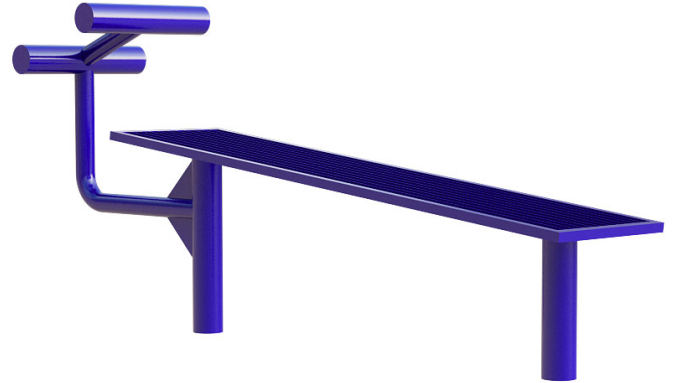

Sit Up Bench

Product Code AMV-FT08

£774

Price stated is for product only.
Contact us for a delivery & installation quote based on your location.

Dimensions:

Length	2125 mm
Width	460 mm
Height	955 mm

Key Stage:

Play Values

This product supports the following areas of child development.

Strength

Description

The Fitness Trail equipment helps to aid co-ordination and balance whilst improving general fitness, upper and lower body strength and cardiovascular fitness. The Fitness Trail, as with all AMV equipment, is made of vandal resistant steel, which is galvanised and powder coated to offer many years of use with the minimum of maintenance. Unlike wood, the steel dries quickly after rain and won't split, distort or lose its appearance with the effects of weather. The fitness trail is ideal for use during PE/games lessons and also during the extended school day. Combined with a Traverse Wall, this can become a most enjoyable way to exercise. AMV offer bespoke services and can tailor your chosen design whether to add to the range, or to create a completely different layout.