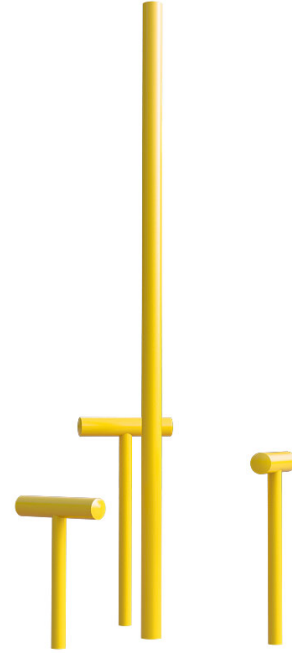

Step Up Station

Product Code AMV-FT07

Price on Application

Price stated is for product only.
Contact us for a delivery & installation quote based on your location.

Dimensions:

Length 2800 mm

Key Stage:

Play Values

This product supports the following areas of child development.

Strength

Description

The Fitness Trail equipment helps to aid co-ordination and balance whilst improving general fitness, upper and lower body strength and cardiovascular fitness. The Fitness Trail, as with all AMV equipment, is made of vandal resistant steel, which is galvanised and powder coated to offer many years of use with the minimum of maintenance. Unlike wood, the steel dries quickly after rain and won't split, distort or lose its appearance with the effects of weather. The fitness trail is ideal for use during PE/games lessons and also during the extended school day. Combined with a Traverse Wall, this can become a most enjoyable way to exercise. AMV offer bespoke services and can tailor your chosen design whether to add to the range, or to create a completely different layout.

AMV can offer a full range of safety surfacing and grass matting.