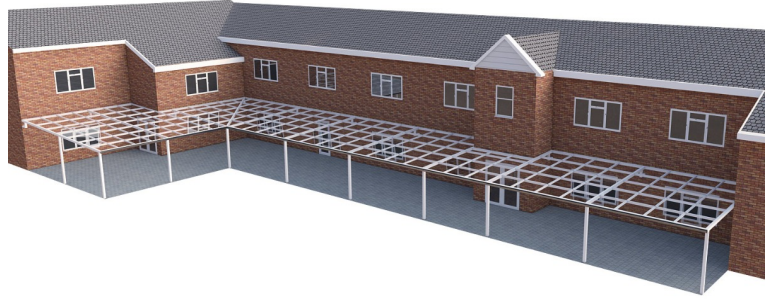

Covered Walkways

Product Code AMV-CANCOVW

Price on Application

Price stated is for product only. Contact us for a delivery & installation quote based on your location.

Dimensions:

Key Stage:

Play Values

This product supports the following areas of child development.

Inclusive Play

Role Play

Imaginative Play

Communication Skills

Description

As quality playground designers with bespoke in-house capacity our range of school playground shelters and canopies can be tailor made to provide an outdoor classroom for play and curriculum work. Children are kept safe, dry and protected from the sun due to the roofing panels which filter out harmful UV sunlight. Shelters offer affordable protection from the elements not only for outdoor learning but also for parents collecting their children from school. Most playground shelters include seating but this is optional. All AMV shelters and canopies are designed to allow full visibility, avoiding unwanted potential hiding places. The provision of roller shutter doors and panels fitted to basic canopies provides the ultimate flexibility of a warm and pleasant classroom providing protection against inclement weather and a fresh air environment when the weather allows during school time. After school time with the shutters closed and locked the area becomes part of a secure establishment. The AMV fencing and gates with grass and flower profiles add an interesting feature to a canopy.