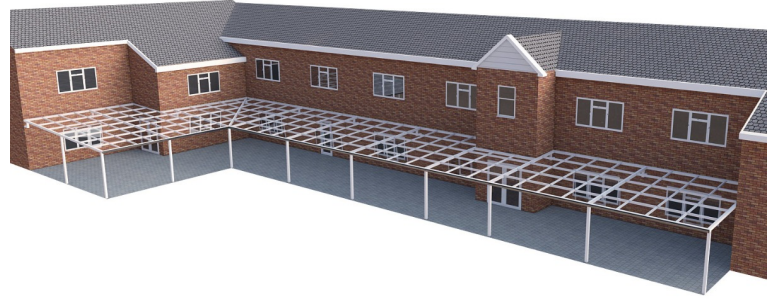

Covered Walkways

Product Code AMV-CANCOVW

Price on Application

Price stated is for product only.
Contact us for a delivery & installation quote based on your location.

Dimensions:

Key Stage:

Play Values

This product supports the following areas of child development.

Inclusive Play

Role Play

Imaginative Play

Communication Skills

Description

As quality playground designers with bespoke in-house capacity our range of school playground shelters and canopies can be tailor made to provide an outdoor classroom for play and curriculum work. Children are kept safe, dry and protected from the sun due to the roofing panels which filter out harmful UV sunlight. Shelters offer affordable protection from the elements not only for outdoor learning but also for parents collecting their children from school. Most playground shelters include seating but this is optional. All AMV shelters and canopies are designed to allow full visibility, avoiding unwanted potential hiding places. The provision of roller shutter doors and panels fitted to basic canopies provides the ultimate flexibility of a warm and pleasant classroom providing protection against inclement weather and a fresh air environment when the weather allows during school time. After school time with the shutters closed and locked the area becomes part of a secure establishment. The AMV fencing and gates with grass and flower profiles add an interesting feature to a canopy.