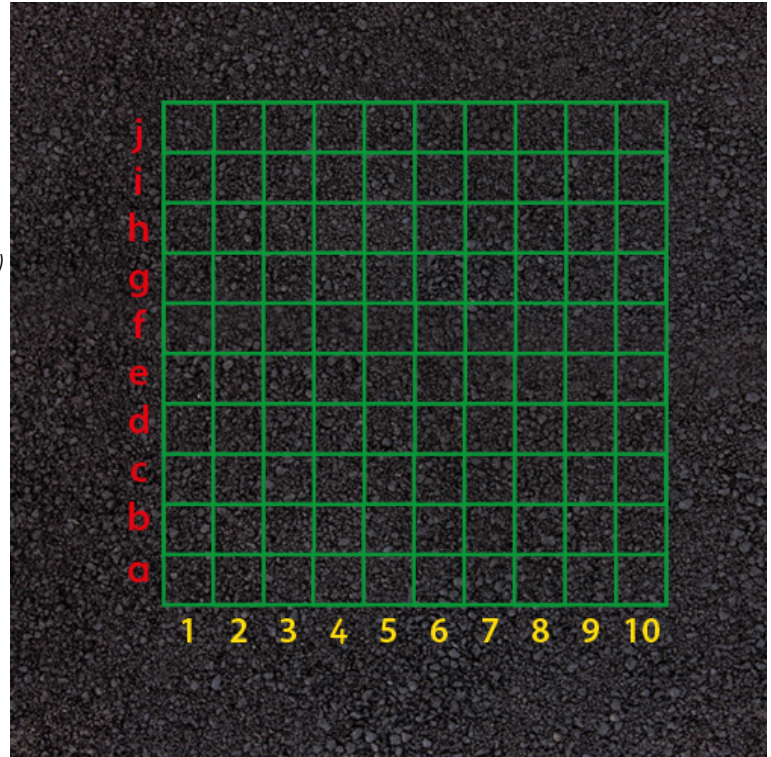

Co-ordinates Grid Lines

Product Code AMVF4-PM-034

£525

Price includes installation (Min. order value Â£1,000 plus VAT applies)

Dimensions:

Length 5500 mm

Width 5500 mm

Key Stage:

KS 2

Play Values

This product supports the following areas of child development.

Jumping

Understanding
the World

Description

Coordinates are numbers which determine the position of a point or a shape in a particular space. In primary schools children are taught Cartesian coordinates, which are introduced in year 4. Points are marked by how far along the horizontal and vertical axis. Playground coordinates grid with 10 x 10 squares using lines. Ideal teaching aid for children to learn mathematics.