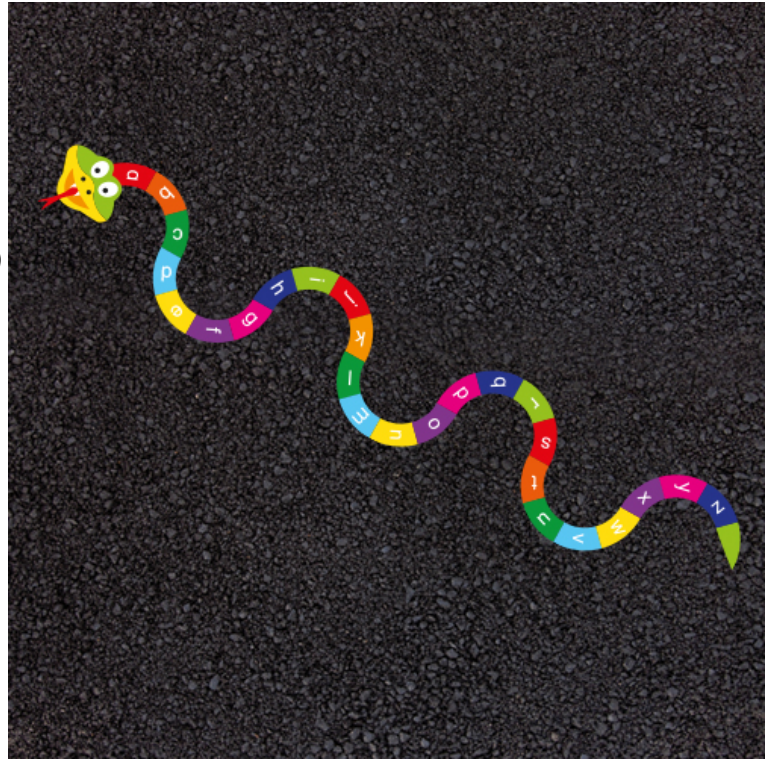

a-z Snake

Product Code AMVF4-PM-047

£408

Price includes installation (Min. order value Â£1,000 plus VAT applies)

Dimensions:

Length 7000 mm

Width 1000 mm

Key Stage:

Play Values

This product supports the following areas of child development.

Jumping

Phonics & Spelling

Description

One of our most popular playground markings. The alphabet snake is a bright and colourful design that children can run along the letters up and down the snake's body. Idea for nursery children up to key stage 1.