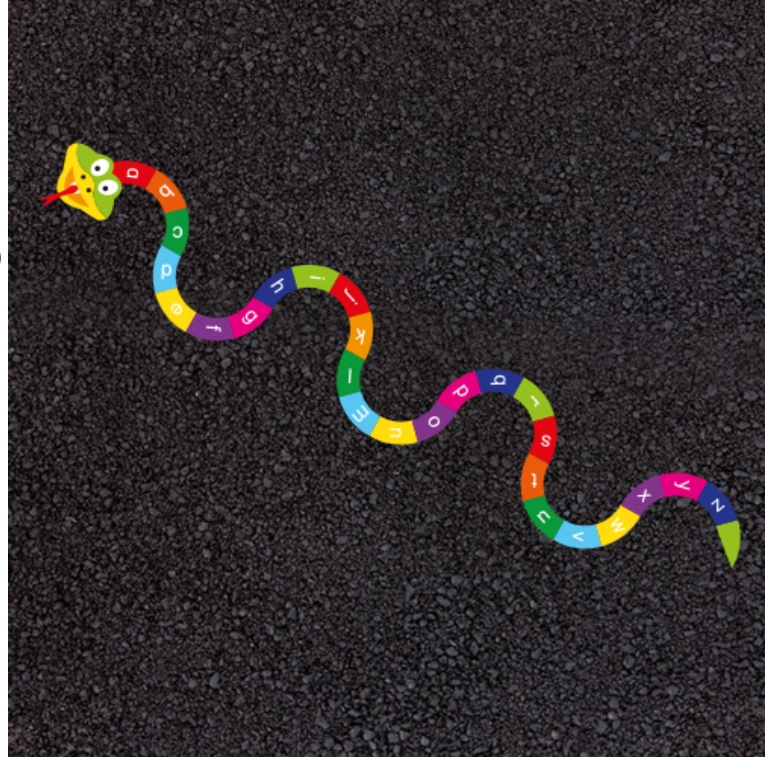

a-z Snake

Product Code AMVF4-PM-047

£408*Price includes installation (Min. order value Â£1,000 plus VAT applies)***Dimensions:**

Length 7000 mm

Width 1000 mm

Key Stage:

Play Values

This product supports the following areas of child development.

Jumping

Phonics & Spelling

Description

One of our most popular playground markings. The alphabet snake is a bright and colourful design that children can run along the letters up and down the snake's body. Idea for nursery children up to key stage 1.