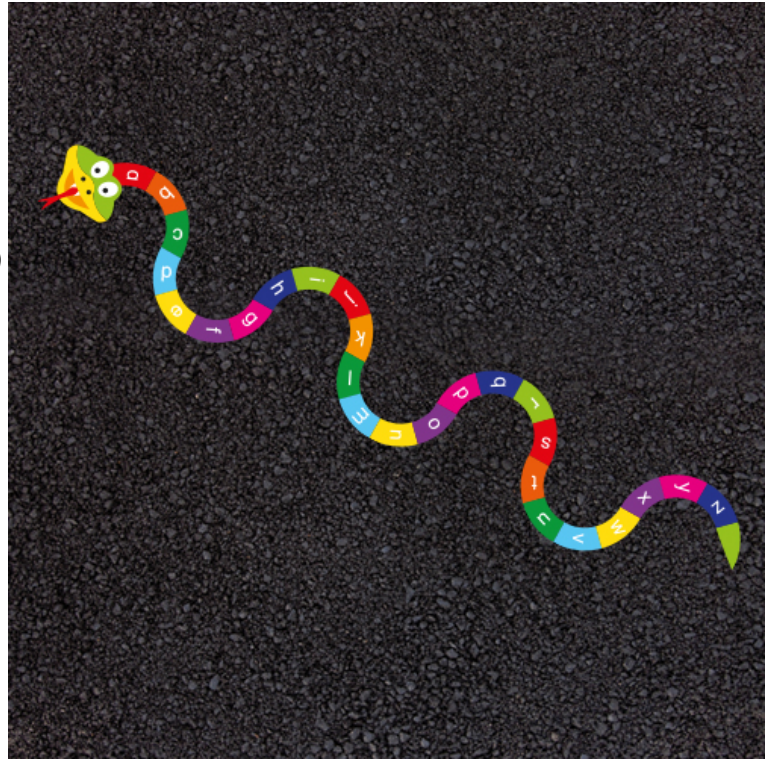

a-z Snake

Product Code AMVF4-PM-047

£408

Price includes installation (Min. order value Â£1,000 plus VAT applies)

Dimensions:

Length 7000 mm

Width 1000 mm

Key Stage:

Play Values

This product supports the following areas of child development.

Jumping

Phonics & Spelling

Description

One of our most popular playground markings. The alphabet snake is a bright and colourful design that children can run along the letters up and down the snake's body. Idea for nursery children up to key stage 1.