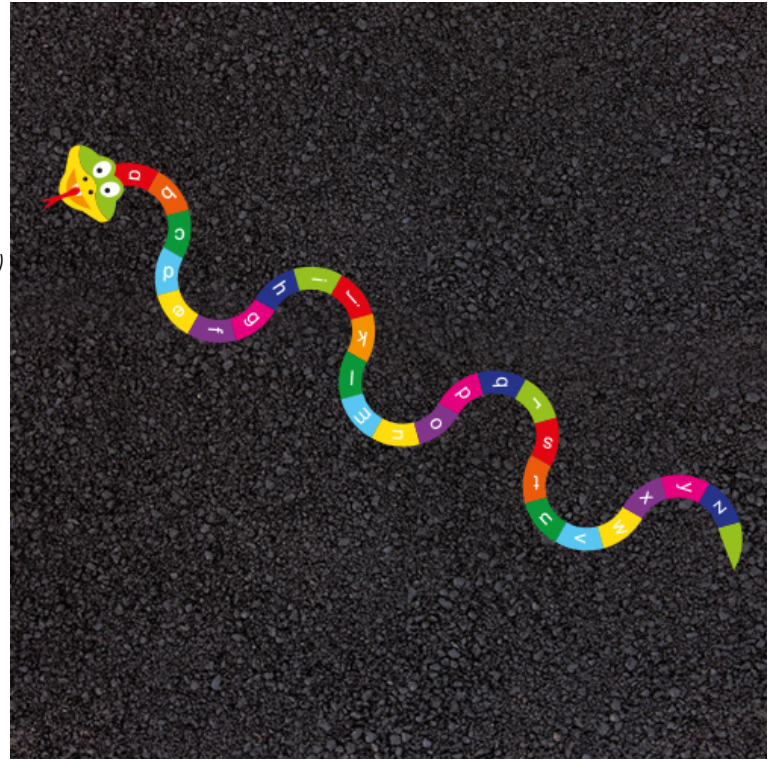

a-z Snake

Product Code AMVF4-PM-047

£408

Price includes installation (Min. order value Â£1,000 plus VAT applies)

Dimensions:

Length 7000 mm

Width 1000 mm

Key Stage:

Play Values

This product supports the following areas of child development.

Jumping

Phonics & Spelling

Description

One of our most popular playground markings. The alphabet snake is a bright and colourful design that children can run along the letters up and down the snake's body. Idea for nursery children up to key stage 1.