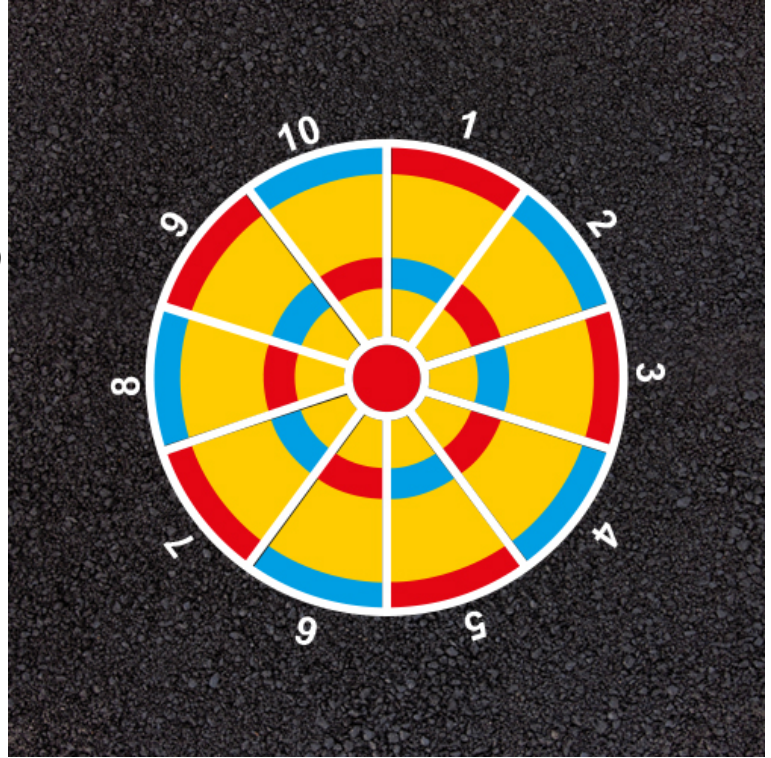

Beanbag Target

Product Code AMVF4-PM-065

£496

Price includes installation (Min. order value Â£1,000 plus VAT applies)

Dimensions:

Length 2000 mm

Width 2000 mm

Key Stage:

Play Values

This product supports the following areas of child development.

Hand-eye
Co-ordination

Gross Motor Skills

Description

Bean bag target throwing game for children of all ages. Great for teaching children to throw. The children throw a bean bag from behind the throw line onto the target. Each section of the colourful target has different points for hitting the target. Children can throw under arm or over arm, and right handed or left handed. Improves coordination and can be used for competitions.