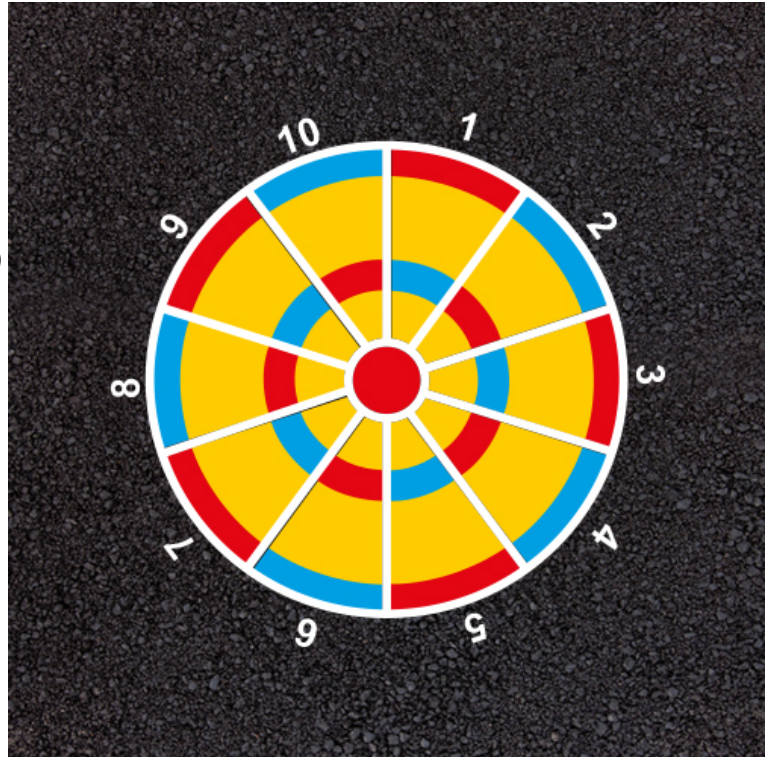

Beanbag Target

Product Code AMVF4-PM-065

£496

Price includes installation (Min. order value Â£1,000 plus VAT applies)

Dimensions:

Length 2000 mm

Width 2000 mm

Key Stage:

Play Values

This product supports the following areas of child development.

Hand-eye
Co-ordination

Gross Motor Skills

Description

Bean bag target throwing game for children of all ages. Great for teaching children to throw. The children throw a bean bag from behind the throw line onto the target. Each section of the colourful target has different points for hitting the target. Children can throw under arm or over arm, and right handed or left handed. Improves coordination and can be used for competitions.