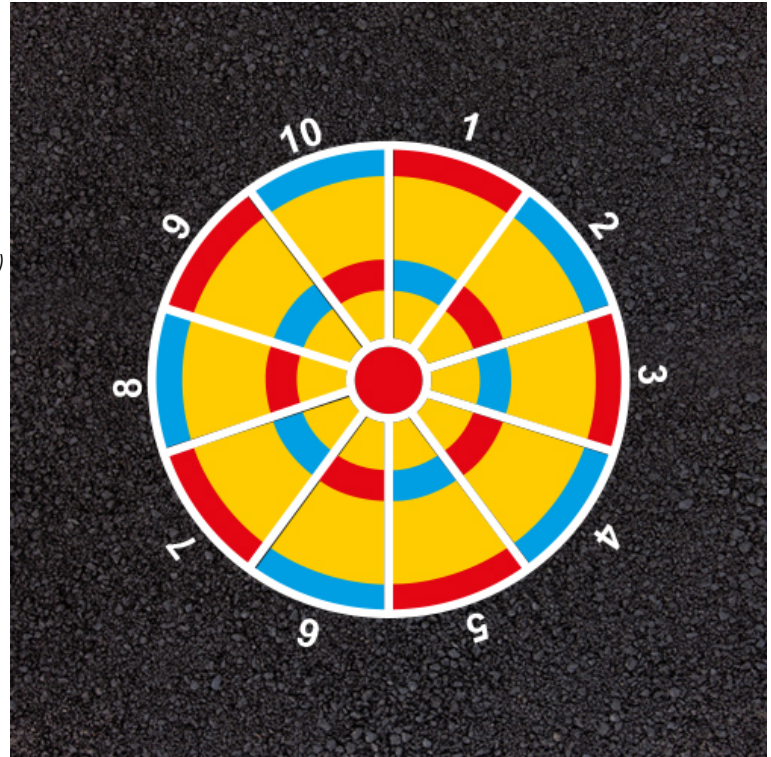

Beanbag Target

Product Code AMVF4-PM-065

£496

Price includes installation (Min. order value Â£1,000 plus VAT applies)

Dimensions:

Length 2000 mm

Width 2000 mm

Key Stage:

Play Values

This product supports the following areas of child development.

Hand-eye
Co-ordination

Gross Motor Skills

Description

Bean bag target throwing game for children of all ages. Great for teaching children to throw. The children throw a bean bag from behind the throw line onto the target. Each section of the colourful target has different points for hitting the target. Children can throw under arm or over arm, and right handed or left handed. Improves coordination and can be used for competitions.