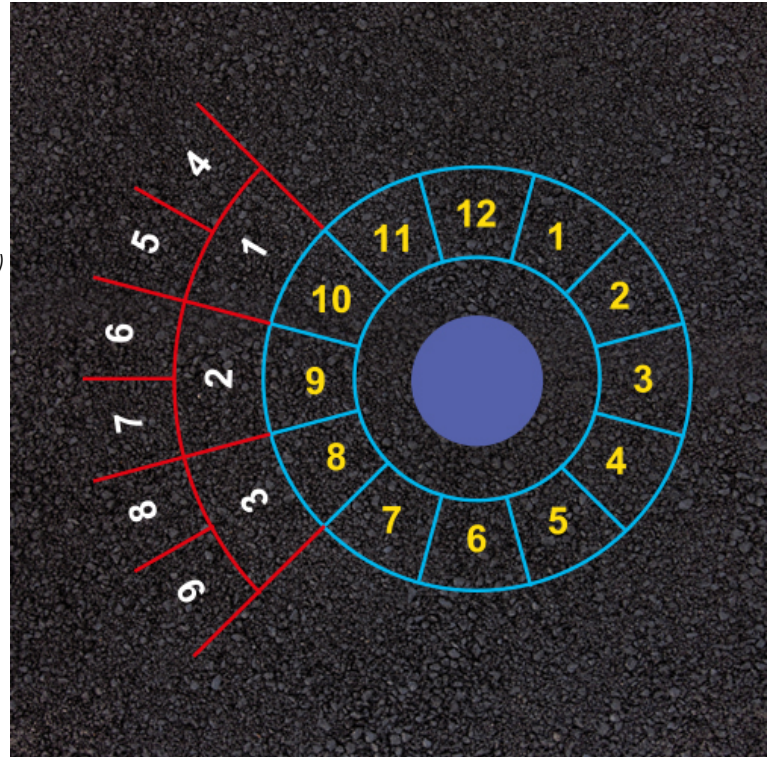

Ball Catcher Target

Product Code AMVF4-PM-067

£286

Price includes installation (Min. order value Â£1,000 plus VAT applies)

Dimensions:

Length 5000 mm

Width 4000 mm

Key Stage:

Play Values

This product supports the following areas of child development.

Hand-eye
Co-ordination

Gross Motor Skills

Description

Playground markings designed to be used as target areas when standing to throw a netball or basketball into the ball catcher in the centre of the markings. Fun Ball Catchers are available from AMV.