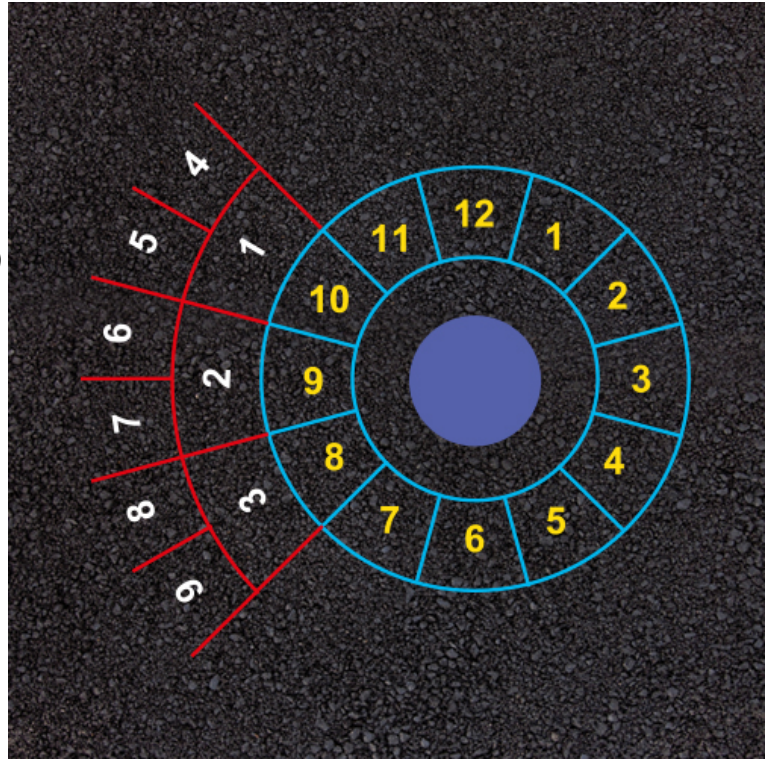

Ball Catcher Target

Product Code AMVF4-PM-067

£286

Price includes installation (Min. order value Â£1,000 plus VAT applies)

Dimensions:

Length 5000 mm

Width 4000 mm

Key Stage:

Play Values

This product supports the following areas of child development.

Hand-eye
Co-ordination

Gross Motor Skills

Description

Playground markings designed to be used as target areas when standing to throw a netball or basketball into the ball catcher in the centre of the markings. Fun Ball Catchers are available from AMV.