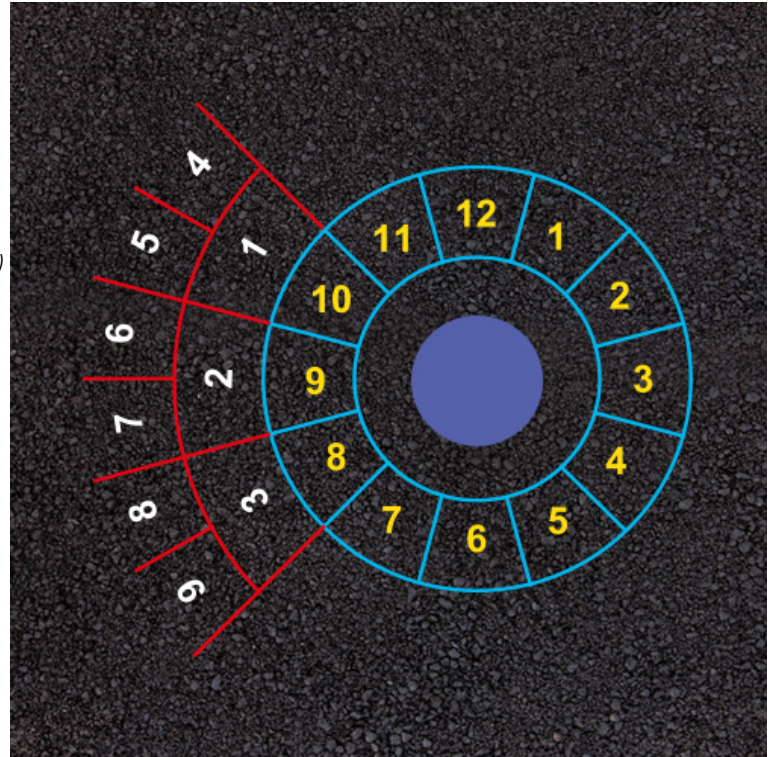

Ball Catcher Target

Product Code AMVF4-PM-067

£286

Price includes installation (Min. order value Â£1,000 plus VAT applies)

Dimensions:

Length 5000 mm

Width 4000 mm

Key Stage:

Play Values

This product supports the following areas of child development.

Hand-eye
Co-ordination

Gross Motor Skills

Description

Playground markings designed to be used as target areas when standing to throw a netball or basketball into the ball catcher in the centre of the markings. Fun Ball Catchers are available from AMV.