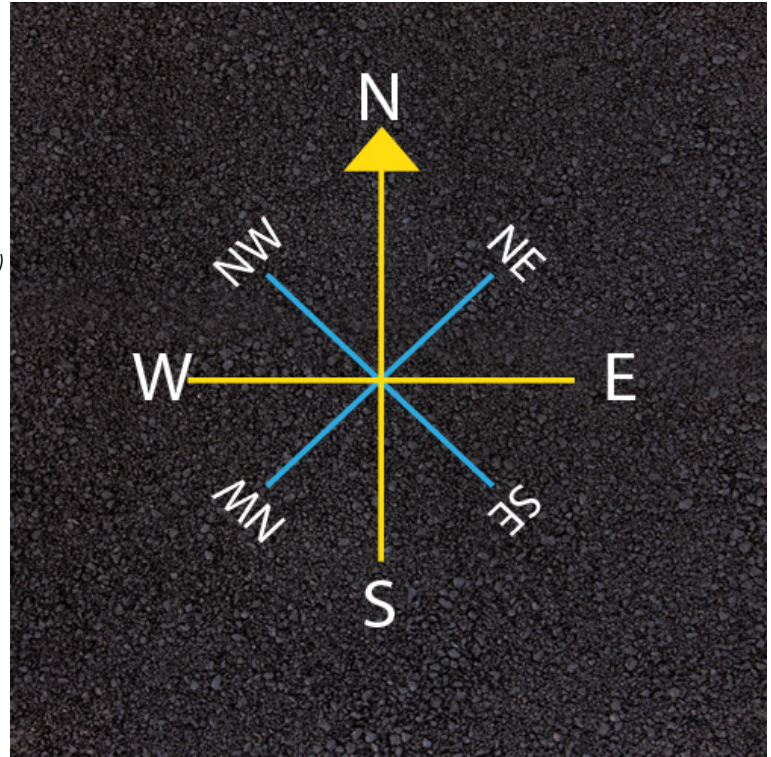

### Dimensions:

Length 3000 mm

Width 3000 mm

### Key Stage:

## Description

Basic playground compass using lines, with an arrow pointing to North. A great teaching aid for geography. All compasses are installed pointing true north.