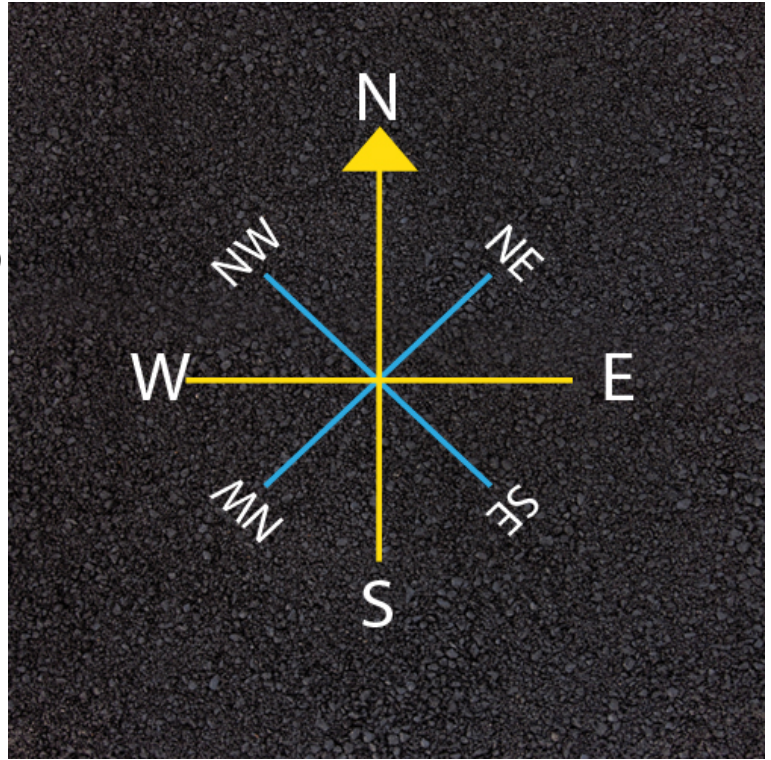

8 Pt Line Compass

Product Code AMVF4-PM-071

£175

Price includes installation (Min. order value Â£1,000 plus VAT applies)

Dimensions:

Length 3000 mm

Width 3000 mm

Key Stage:

Play Values

This product supports the following areas of child development.

Understanding
the World

Description

Basic playground compass using lines, with an arrow pointing to North. A great teaching aid for geography. All compasses are installed pointing true north.