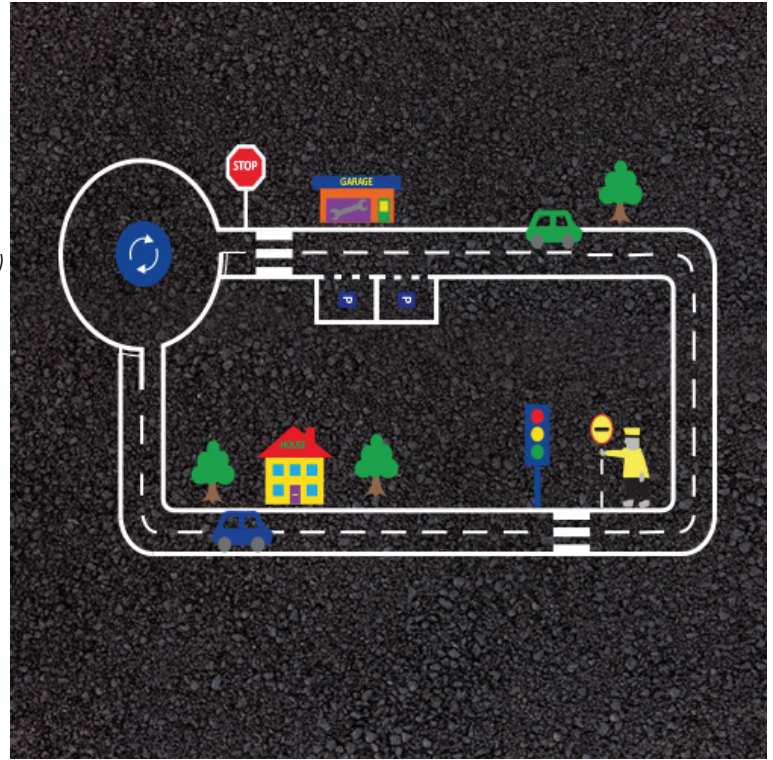

# Set Roadway

Product Code AMVF4-PM-086

£1,060

Price includes installation (Min. order value Â£1,000 plus VAT applies)

## Dimensions:

Length 25000 mm

Width 10000 mm

## Key Stage:

## Description

Set Roadway incorporating a roundabout, zebra crossings, lollipop person, traffic lights, parking bays, trees, house, garage, cars and stop sign. Bespoke roadways available on request.

2500mm x 1000mm