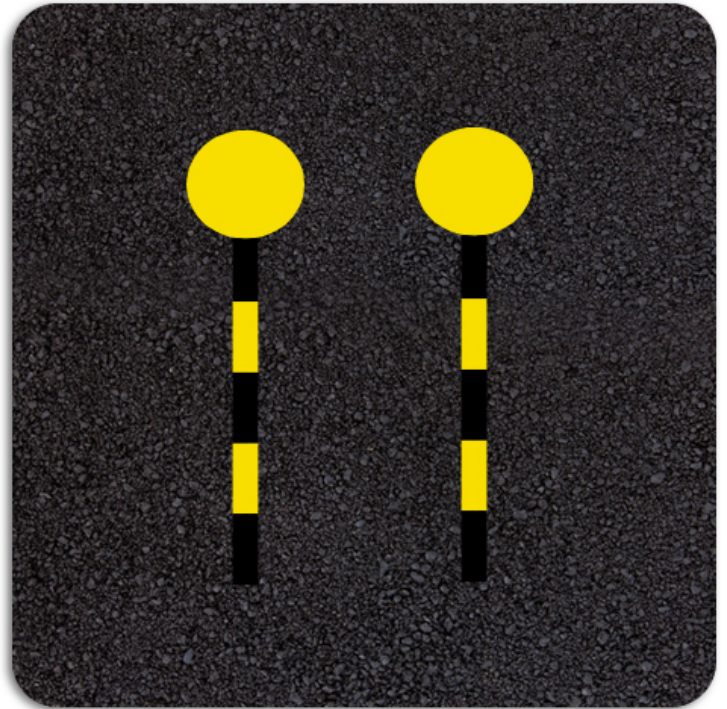

Traffic Beacons (pair)

Product Code AMVF4-PM-097

£46

Price includes installation (Min. order value Â£1,000 plus VAT applies)

Dimensions:

Length 1200 mm

Width 300 mm

Key Stage:

Play Values

This product supports the following areas of child development.

Understanding
the World

Imaginative Play

Description

The Traffic Beacon Playground Marking is a great addition to our zebra crossing. It also looks great as an addition to our cycle track. A safe way for children to learn about road safety in the school playground. Great for Role Play.