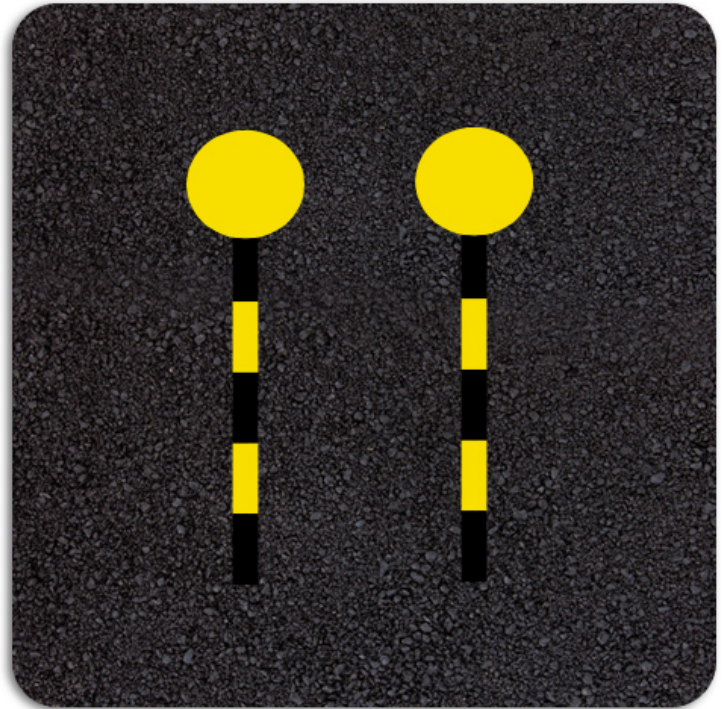

Traffic Beacons (pair)

Product Code AMVF4-PM-097

£46

Price includes installation (Min. order value Â£1,000 plus VAT applies)

Dimensions:

Length 1200 mm

Width 300 mm

Key Stage:

Play Values

This product supports the following areas of child development.

Understanding
the World

Imaginative Play

Description

The Traffic Beacon Playground Marking is a great addition to our zebra crossing. It also looks great as an addition to our cycle track. A safe way for children to learn about road safety in the school playground. Great for Role Play.