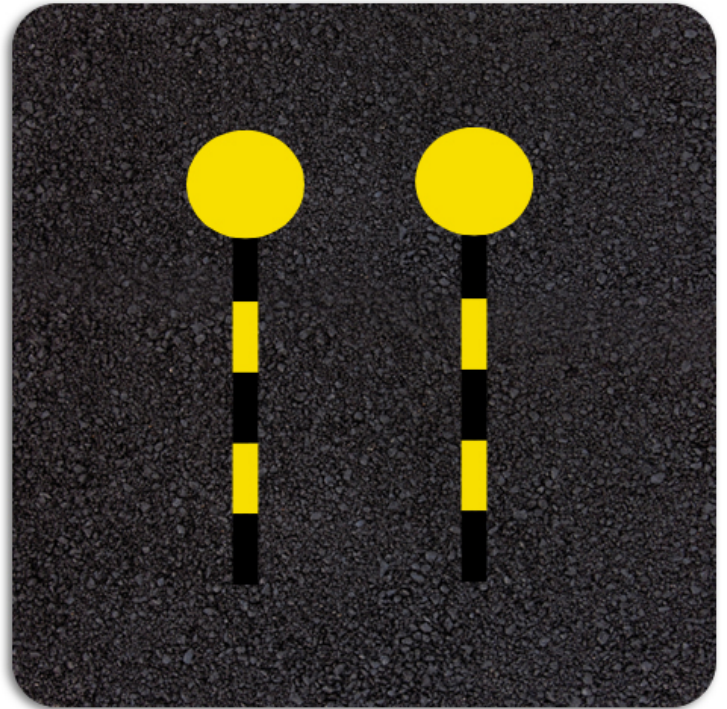

Traffic Beacons (pair)

Product Code AMVF4-PM-097

£46

Price includes installation (Min. order value Â£1,000 plus VAT applies)

Dimensions:

Length 1200 mm
Width 300 mm

Key Stage:

Play Values

This product supports the following areas of child development.

Understanding
the World

Imaginative Play

Description

The Traffic Beacon Playground Marking is a great addition to our zebra crossing. It also looks great as an addition to our cycle track. A safe way for children to learn about road safety in the school playground. Great for Role Play.