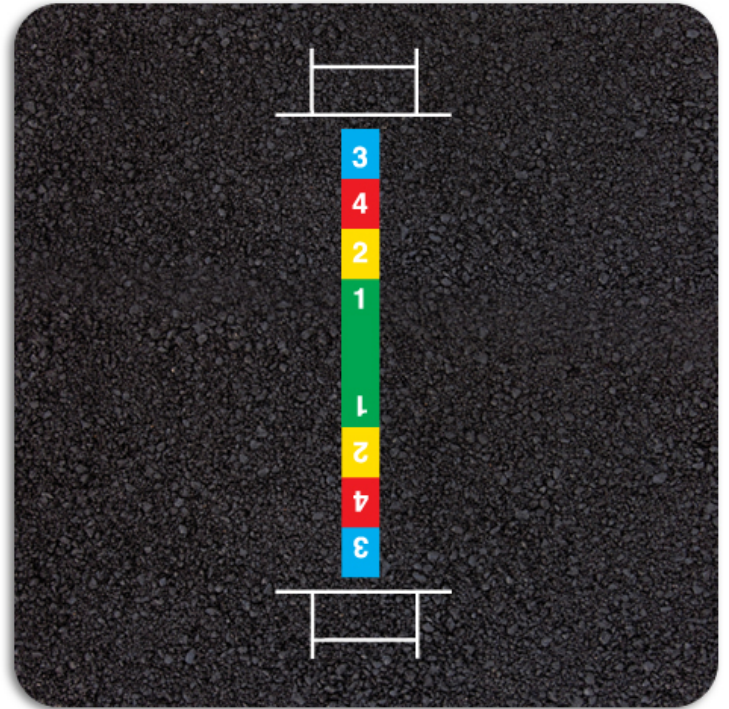

Cricket Pitch

Product Code AMVF4-PM-109

£461

Price includes installation (Min. order value Â£1,000 plus VAT applies)

Dimensions:

Length 22000 mm

Width 4000 mm

Key Stage:

Play Values

This product supports the following areas of child development.

Gross Motor Skills

Competitive Play

Co-Operative Play

Description

Standard size Cricket Pitch. Colours can be chosen as required. The cricket pitch can also be designed to fit different playground sizes. These prices may vary.