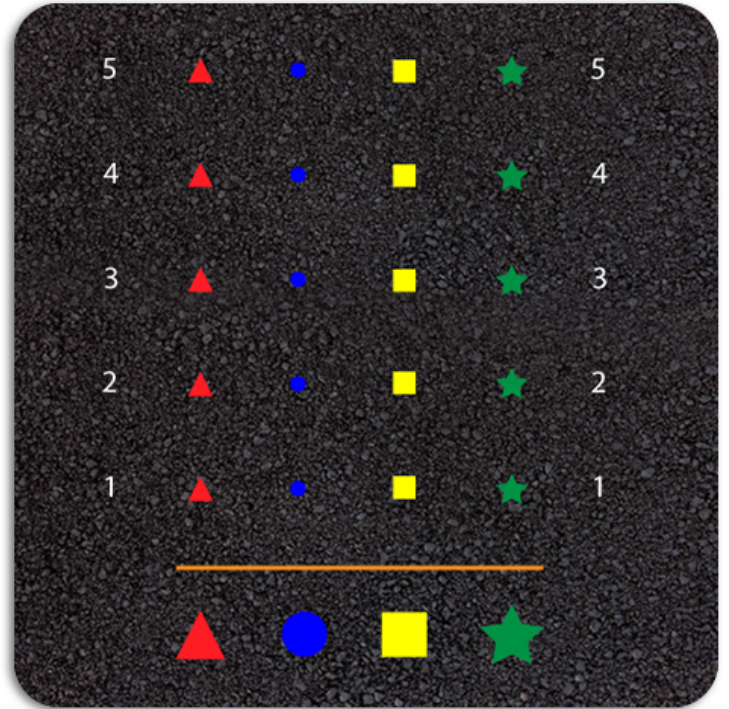

Shuttle Run

Product Code AMVF4-PM-113

£344

Price includes installation (Min. order value Â£1,000 plus VAT applies)

Dimensions:

Length 7000 mm

Width 5000 mm

Key Stage:

Play Values

This product supports the following areas of child development.

Gross Motor Skills

Competitive Play

Co-Operative Play

Description

Shuttle Run is a game where children are put into equal teams of 5 and line up on the large shapes behind the line. The first child runs to the number 1 shape and touches it before returning to the line. The next child then runs to the number 2 shape and returns to the line. This continues to the last child who has to run to the number 5 shape then sprints to the finish line. The team that gets all 5 children back first is the winner.