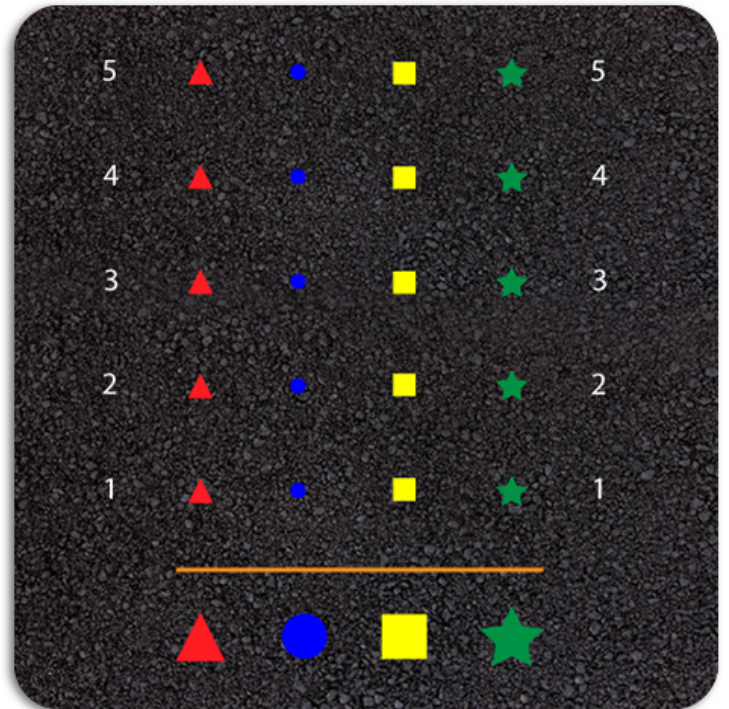

## Dimensions:

Length 7000 mm

Width 5000 mm

## Key Stage:

## Description

Shuttle Run is a game where children are put into equal teams of 5 and line up on the large shapes behind the line. The first child runs to the number 1 shape and touches it before returning to the line. The next child then runs to the number 2 shape and returns to the line. This continues to the last child who has to run to the number 5 shape then sprints to the finish line. The team that gets all 5 children back first is the winner.