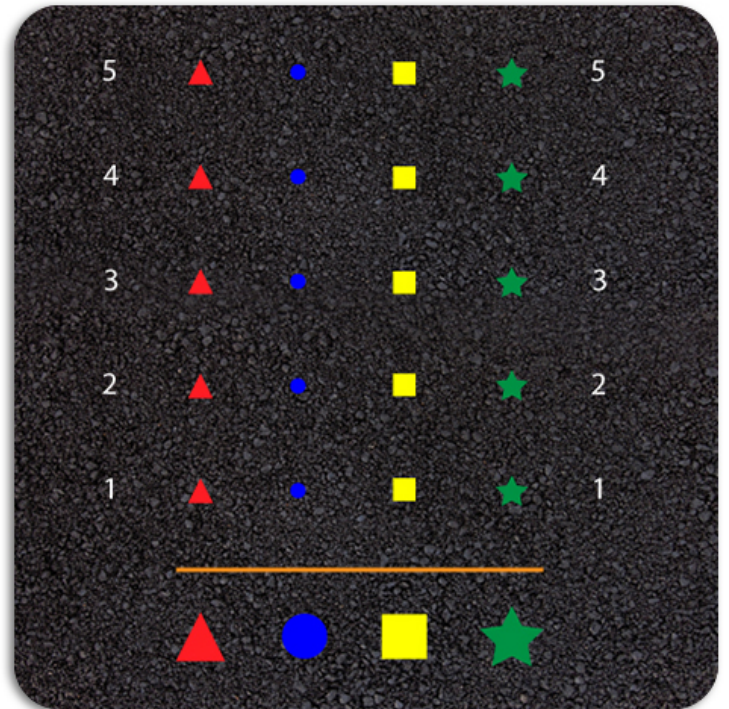

Shuttle Run

Product Code AMVF4-PM-113

£344

Price includes installation (Min. order value Â£1,000 plus VAT applies)

Dimensions:

Length 7000 mm

Width 5000 mm

Key Stage:

Play Values

This product supports the following areas of child development.

Gross Motor Skills

Competitive Play

Co-Operative Play

Description

Shuttle Run is a game where children are put into equal teams of 5 and line up on the large shapes behind the line. The first child runs to the number 1 shape and touches it before returning to the line. The next child then runs to the number 2 shape and returns to the line. This continues to the last child who has to run to the number 5 shape then sprints to the finish line. The team that gets all 5 children back first is the winner.