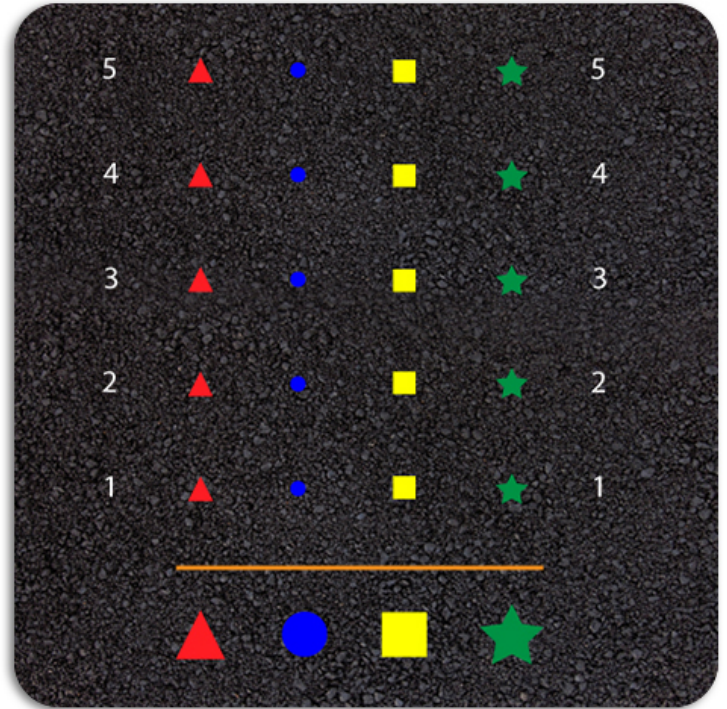

Shuttle Run

Product Code AMVF4-PM-113

£344

Price includes installation (Min. order value Â£1,000 plus VAT applies)

Dimensions:

Length 7000 mm

Width 5000 mm

Key Stage:

Play Values

This product supports the following areas of child development.

Gross Motor Skills

Competitive Play

Co-Operative Play

Description

Shuttle Run is a game where children are put into equal teams of 5 and line up on the large shapes behind the line. The first child runs to the number 1 shape and touches it before returning to the line. The next child then runs to the number 2 shape and returns to the line. This continues to the last child who has to run to the number 5 shape then sprints to the finish line. The team that gets all 5 children back first is the winner.