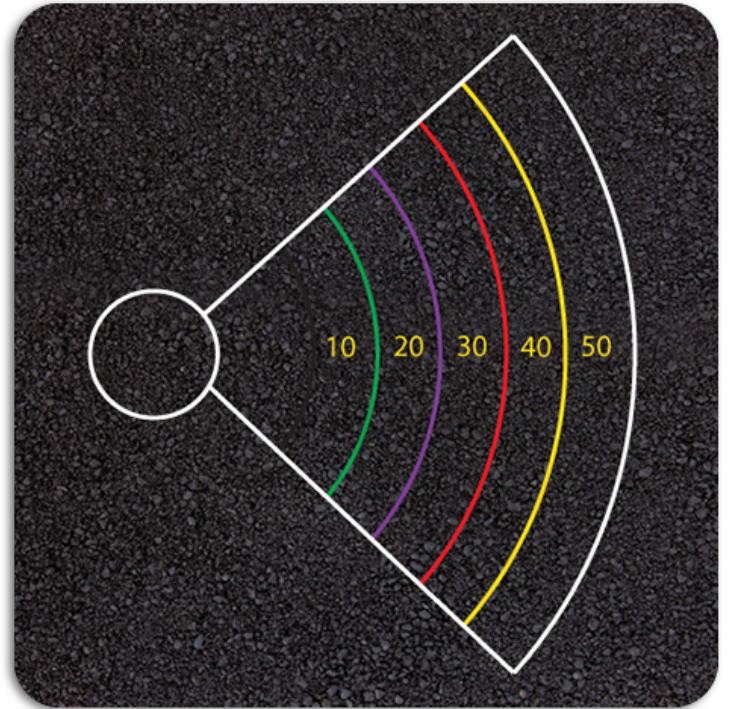

Olympic Throw

Product Code AMVF4-PM-117

£292

Price includes installation (Min. order value Â£1,000 plus VAT applies)

Dimensions:

Length 6000 mm

Width 8000 mm

Key Stage:

Play Values

This product supports the following areas of child development.

Strength

Gross Motor Skills

Competitive Play

Description

The Olympic Throw Game is a replica of Javelin and Shot-Put field. It is 6m x 8m in size.