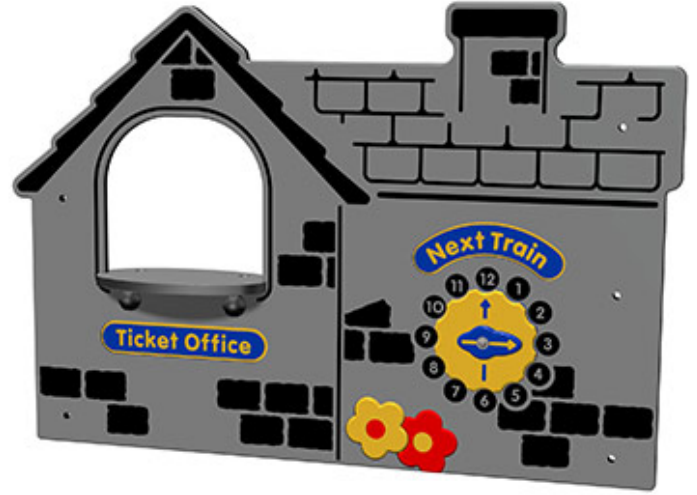

Train Ticket Office Panel

Product Code AMVFA-APRPI-FITICK

£408

Price stated is for product only.
Contact us for a delivery & installation quote based on your location.

Dimensions:

Length	1200 mm
Height	800 mm
Depth	190 mm

Key Stage:

Play Values

This product supports the following areas of child development.

Inclusive Play

Understanding the World

Role Play

Imaginative Play

Description

The Train Ticket Office Panel is a fun activity panel that is simple and cost effective. Providing children with a panel that is good for social interaction with each other and encourages them to play imaginatively. Bespoke design options are also available. All AMV Play Panels can be wall mounted or mounted onto posts fixed into the ground. Multiple panels can installed side by side or back to back. Please ask for further details of the options available.