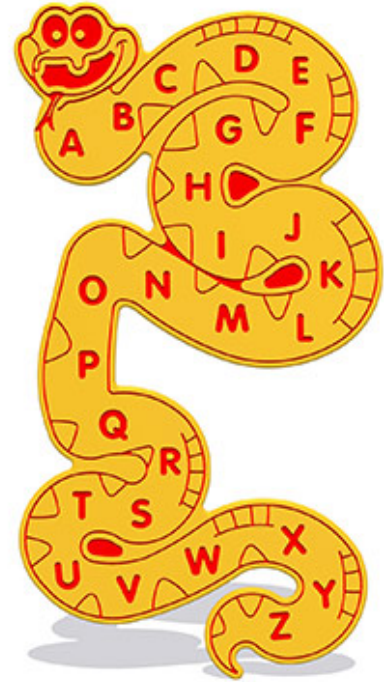

Alphabet Snake Wall Play

Panel 12mm TC

Product Code AMVFA-APEP-FISNAKE12

£199

Price stated is for product only.
Contact us for a delivery & installation quote based on your location.

Dimensions:

Length	650 mm
Width	1190 mm
Depth	12.5 mm

Key Stage:

Play Values

This product supports the following areas of child development.

Inclusive Play

Phonics & Spelling

Description

The Alphabet Snake Wall (12mm TC) educational play panel is a fun thing to do and interact with. This panel is great for KS1 children to learn the alphabet. It can be used as part of teaching tool or just as a form of repetition which is essential to learning. Wall Play Panels are designed for attaching to buildings and fences to brighten up dull areas, make use of unused areas of wall and to add some play value without the need for expensive structures for installation. There are 100's of graphic designs available to choose from, so if you want to create your own bespoke wall panels, with your own activity and in your own colours, all you need to do is contact the AMV team.