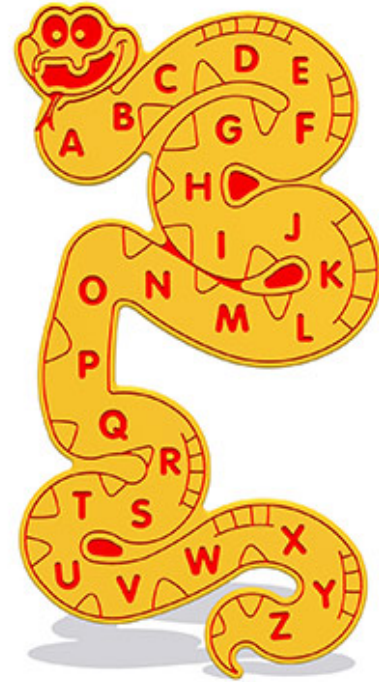

Alphabet Snake Wall Play Panel 12mm TC

Product Code AMVFA-APEP-FISNAKE12

£199

Price stated is for product only.
Contact us for a delivery & installation quote based on your location.

Dimensions:

Length	650 mm
Width	1190 mm
Depth	12.5 mm

Key Stage:

Play Values

This product supports the following areas of child development.

Inclusive Play

Phonics & Spelling

Description

The Alphabet Snake Wall (12mm TC) educational play panel is a fun thing to do and interact with. This panel is great for KS1 children to learn the alphabet. It can be used as part of teaching tool or just as a form of repetition which is essential to learning. Wall Play Panels are designed for attaching to buildings and fences to brighten up dull areas, make use of unused areas of wall and to add some play value without the need for expensive structures for installation. There are 100's of graphic designs available to choose from, so if you want to create your own bespoke wall panels, with your own activity and in your own colours, all you need to do is contact the AMV team.