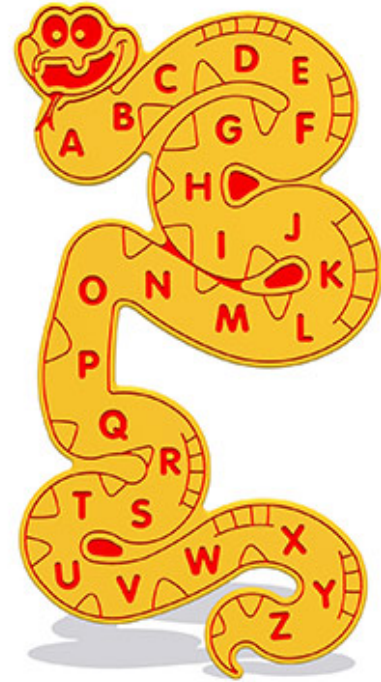

Alphabet Snake Wall Play Panel 12mm TC

Product Code AMVFA-APEP-FISNAKE12

£199

Price stated is for product only.
Contact us for a delivery & installation quote based on your location.

Dimensions:

Length	650 mm
Width	1190 mm
Depth	12.5 mm

Key Stage:

Play Values

This product supports the following areas of child development.

Inclusive Play

Phonics & Spelling

Description

The Alphabet Snake Wall (12mm TC) educational play panel is a fun thing to do and interact with. This panel is great for KS1 children to learn the alphabet. It can be used as part of teaching tool or just as a form of repetition which is essential to learning. Wall Play Panels are designed for attaching to buildings and fences to brighten up dull areas, make use of unused areas of wall and to add some play value without the need for expensive structures for installation. There are 100's of graphic designs available to choose from, so if you want to create your own bespoke wall panels, with your own activity and in your own colours, all you need to do is contact the AMV team.