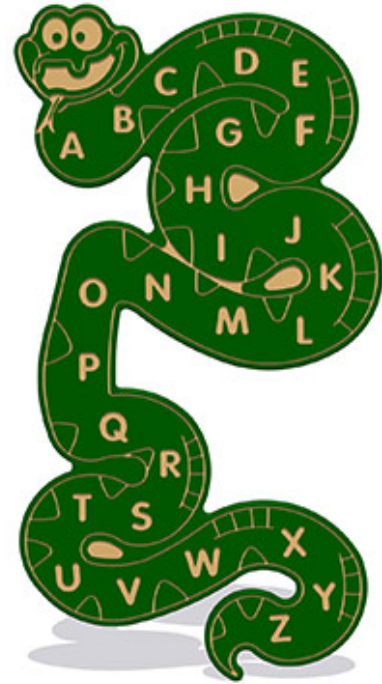

Alphabet Snake Wall Play

Panel 19mm TC

Product Code AMVFA-APEP-FISNAKE19

£239

Price stated is for product only.
Contact us for a delivery & installation quote based on your location.

Dimensions:

Length	650 mm
Width	1190 mm
Depth	12.5 mm

Key Stage:

Play Values

This product supports the following areas of child development.

Inclusive Play

Phonics & Spelling

Description

The Alphabet Snake Wall (19mm TC) educational play panel is a fun thing to do and interact with. This panel is great for KS1 children to learn the alphabet. It can be used as part of teaching tool or just as a form of repetition which is essential to learning. Wall Play Panels are designed for attaching to buildings and fences to brighten up dull areas, make use of unused areas of wall and to add some play value without the need for expensive structures for installation. There are 100's of graphic designs available to choose from, so if you want to create your own bespoke wall panels, with your own activity and in your own colours, all you need to do is contact the AMV team.