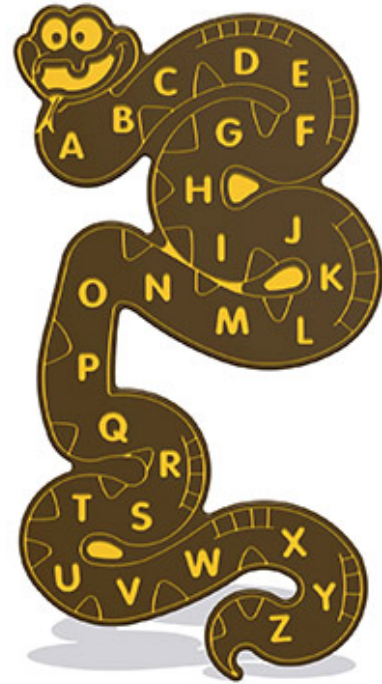

Alphabet Snake Wall Play Panel 15mm TC

Product Code AMVFA-APEP-FISNAKEPCR

£225

Price stated is for product only.
Contact us for a delivery & installation quote based on your location.

Dimensions:

Length	650 mm
Width	1190 mm
Depth	12.5 mm

Key Stage:

Play Values

This product supports the following areas of child development.

Inclusive Play

Phonics & Spelling

Description

The Alphabet Snake Wall (15mm TC) educational play panel is a fun thing to do and interact with. This panel is great for KS1 children to learn the alphabet. It can be used as part of teaching tool or just as a form of repetition which is essential to learning. Wall Play Panels are designed for attaching to buildings and fences to brighten up dull areas, make use of unused areas of wall and to add some play value without the need for expensive structures for installation. There are 100's of graphic designs available to choose from, so if you want to create your own bespoke wall panels, with your own activity and in your own colours, all you need to do is contact the AMV team.