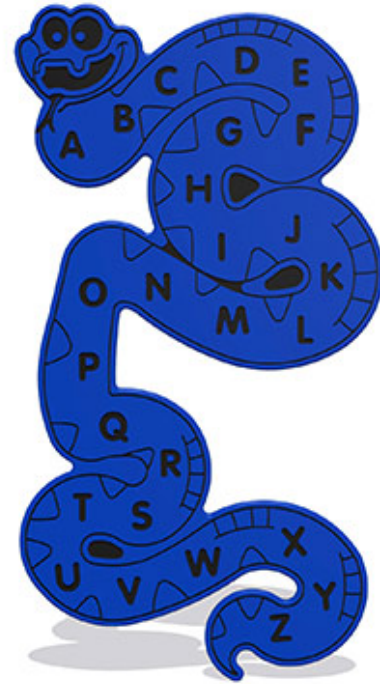

Alphabet Snake Wall Play Panel 15mm XD

Product Code AMVFA-APEP-FISNAKEXD

£208

Price stated is for product only.
Contact us for a delivery & installation quote based on your location.

Dimensions:

Length	650 mm
Width	1190 mm
Depth	12.5 mm

Key Stage:

Play Values

This product supports the following areas of child development.

Inclusive Play

Phonics & Spelling

Description

The Alphabet Snake Wall (15mm XD) educational play panel is a fun thing to do and interact with. This panel is great for young children to learn the alphabet while in public parks and spaces. It can be used as part of teaching tool or just as a form of repetition which is essential to learning. Wall Play Panels are designed for attaching to buildings and fences to brighten up dull areas, make use of unused areas of wall and to add some play value without the need for expensive structures for installation. There are 100's of graphic designs available to choose from, so if you want to create your own bespoke wall panels, with your own activity and in your own colours, all you need to do is contact the AMV team.