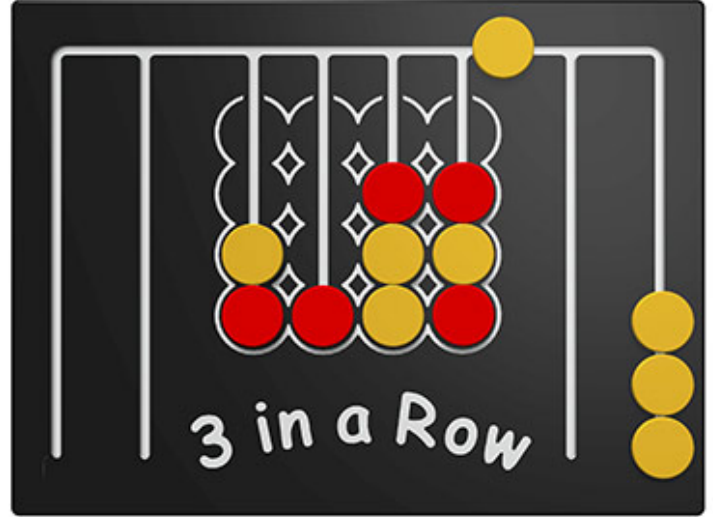

3 in a Row Game Play Panel

Product Code AMVFA-APGP-FIROW6

£455

Price stated is for product only. Contact us for a delivery & installation quote based on your location.

Dimensions:

Length	800 mm
Width	595 mm
Depth	28 mm

Key Stage:

Play Values

This product supports the following areas of child development.

Fine Motor Skills

Competitive Play

Inclusive Play

Problem Solving

Games & Puzzles

Description

The 3 in a Row Game Play Panel has a total of 16 movable red and yellow sliding discs that glide effortlessly around the panel. This is a fun and entertaining game for children to play during break times. Because the discs slide in tracks, there are no loose pieces to worry about going missing or to put away and get out again each day. Bespoke design options are also available. All AMV Play Panels can be wall mounted or mounted onto posts fixed into the ground. Multiple panels can be installed side by side or back to back. Please ask for further details of the options available.