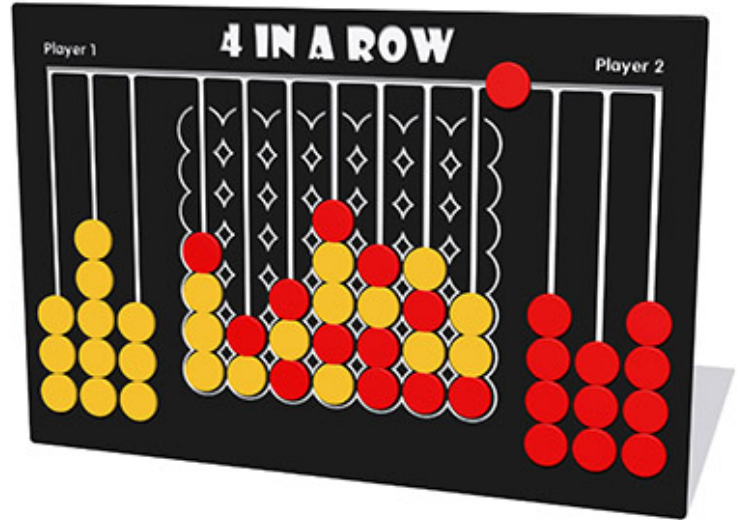

Giant 4 in a Row Game Play Panel

Product Code AMVFA-APGP-FIROW3

£662

Price stated is for product only. Contact us for a delivery & installation quote based on your location.

Dimensions:

| | |
|--------|---------|
| Length | 1200 mm |
| Height | 800 mm |
| Depth | 28 mm |

Description

The Giant 4 in a Row Game Play Panel has a total of 48 movable red and yellow sliding discs that glide effortlessly around the panel. Because the discs slide in tracks, there are no loose pieces to worry about going missing or to put away and get out again each day. This is a fun and entertaining game for children to play during break times, but is equally at home in pub gardens and establishments where adults can challenge each other and test their 4 in a row skills. Bespoke design options are also available. All AMV Play Panels can be wall mounted or mounted onto posts fixed into the ground. Multiple panels can be installed side by side or back to back. Please ask for further details of the options available.