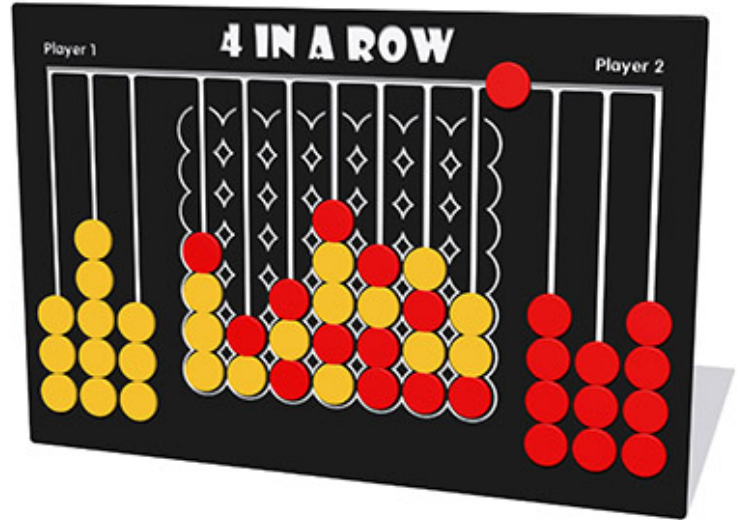

Giant 4 in a Row Game Play Panel

Product Code AMVFA-APGP-FIROW3

£662

Price stated is for product only. Contact us for a delivery & installation quote based on your location.

Dimensions:

Length	1200 mm
Height	800 mm
Depth	28 mm

Key Stage:

Play Values

This product supports the following areas of child development.

Fine Motor Skills

Competitive Play

Tactile Stimulation

Inclusive Play

Games & Puzzles

Description

The Giant 4 in a Row Game Play Panel has a total of 48 movable red and yellow sliding discs that glide effortlessly around the panel. Because the discs slide in tracks, there are no loose pieces to worry about going missing or to put away and get out again each day. This is a fun and entertaining game for children to play during break times, but is equally at home in pub gardens and establishments where adults can challenge each other and test their 4 in a row skills. Bespoke design options are also available. All AMV Play Panels can be wall mounted or mounted onto posts fixed into the ground. Multiple panels can be installed side by side or back to back. Please ask for further details of the options available.