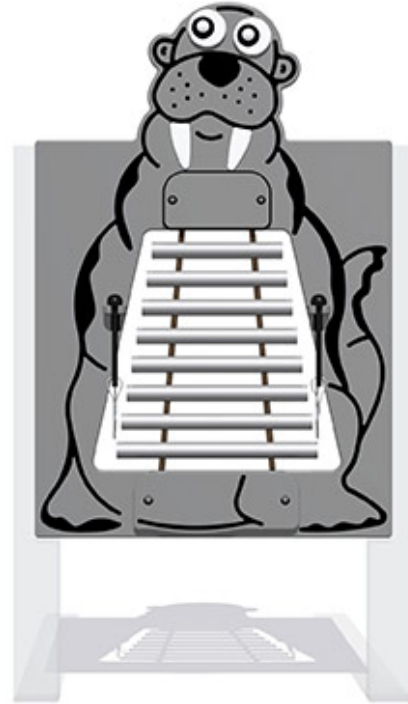

Wally the Walrus Musical Panel

Product Code AMVFA-APMP-FIMUCOMPWLR3

£872

Price stated is for product only.
Contact us for a delivery & installation quote based on your location.

Dimensions:

Length	800 mm
Height	1200 mm
Depth	91 mm

Key Stage:

Play Values

This product supports the following areas of child development.

Fine Motor Skills

Tactile Stimulation

Inclusive Play

Auditory Stimulation

Musical Play

Description

The Wally the Walrus Musical Play Panel contains a Glockenspiel with 8 musically tuned composite chimes. This is part of our range of high quality play panels, with musically tuned instrument inserts, they are the best musical instrument play panels on the market today. These musical panels and products are not to be confused with those from other manufacturers that just make a noise. Available in matching colours as standard, all the musical panels can also be specified and manufactured in your own colour options, with your own graphics, in panel shapes and sizes to suit your own range or scheme. All AMV Play Panels can be wall mounted or mounted onto posts fixed into the ground. Multiple panels can be installed side by side or back to back. Please ask for further details of the options available.