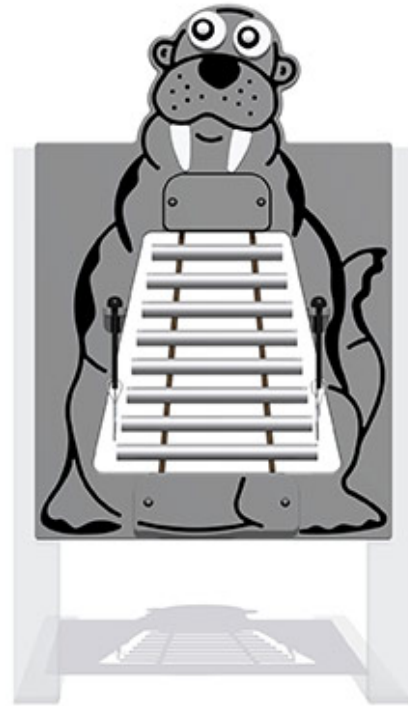

Wally the Walrus Musical Panel

Product Code AMVFA-APMP-FIMUCOMPWLR3

£872

Price stated is for product only.
Contact us for a delivery & installation quote based on your location.

Dimensions:

Length	800 mm
Height	1200 mm
Depth	91 mm

Key Stage:

Play Values

This product supports the following areas of child development.

Fine Motor Skills

Tactile Stimulation

Inclusive Play

Auditory Stimulation

Musical Play

Description

The Wally the Walrus Musical Play Panel contains a Glockenspiel with 8 musically tuned composite chimes. This is part of our range of high quality play panels, with musically tuned instrument inserts, they are the best musical instrument play panels on the market today. These musical panels and products are not to be confused with those from other manufacturers that just make a noise. Available in matching colours as standard, all the musical panels can also be specified and manufactured in your own colour options, with your own graphics, in panel shapes and sizes to suit your own range or scheme. All AMV Play Panels can be wall mounted or mounted onto posts fixed into the ground. Multiple panels can be installed side by side or back to back. Please ask for further details of the options available.