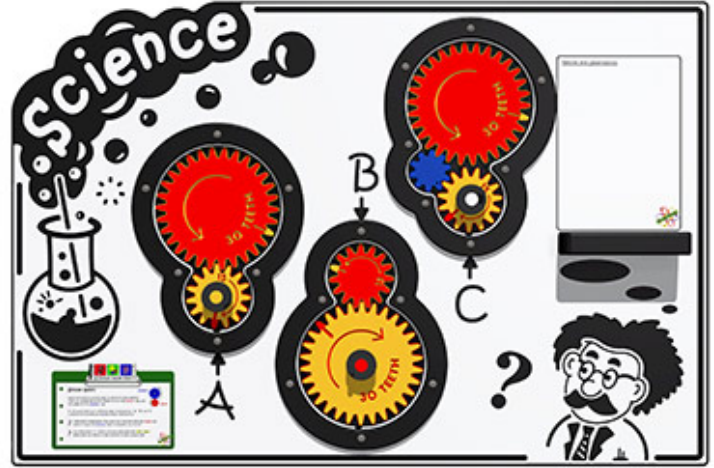

Scientific Gears Play Panel

Product Code AMVFA-APEP-FISCIGEARS

£1,117

Price stated is for product only. Contact us for a delivery & installation quote based on your location.

Dimensions:

Length	1200 mm
Width	800 mm
Depth	126 mm

Key Stage:

Play Values

This product supports the following areas of child development.

Fine Motor Skills

Tactile Stimulation

Inclusive Play

Understanding the World

Description

The Scientific Gears Play Panel features 3 sets of gears including high and low ratio gears and the addition of a small idler gear on the third set. The gears themselves have been reengineered to mesh more smoothly and they also run on stainless steel sealed bearings, so the action is very nice. There is an information panel which gives the children some experiments to think about and a Results and Observations dry wipe board insert to record the data. All the mechanics are safely located behind shatter-proof polycarbonate windows. All AMV Play Panels can be wall mounted or mounted onto posts fixed into the ground. Multiple panels can be installed side by side or back to back. Please ask for further details of the options available.