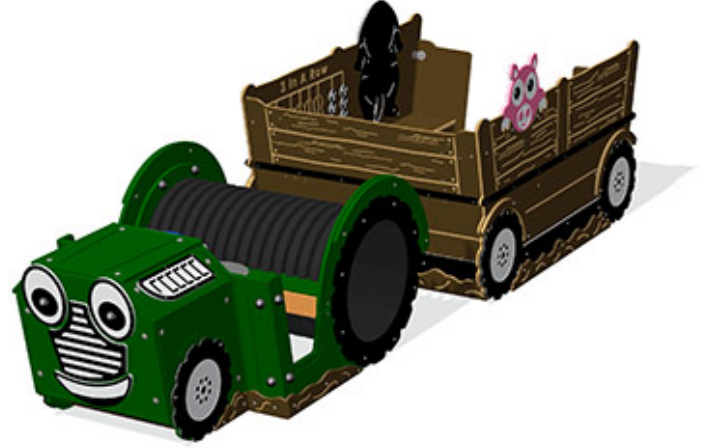

Terry the Tractor and Activity Trailer Set

Product Code AMVFA-IP-FIFMSET

£4,865

Price stated is for product only.
Contact us for a delivery & installation quote based on your location.

Dimensions:

Length	1235 mm
Height	1025 mm
Depth	1763 mm

Key Stage:

Play Values

This product supports the following areas of child development.

Visual Stimulation

Reading & Storytelling

Role Play

Imaginative Play

Co-Operative Play

Communication Skills

Description

Terry the Tractor and the Activity Trailer Set have been designed for older children to play on. Terry the Tractor includes a crawl through tunnel, steering wheel, seating and has an optional electronic dashboard panel which plays back tractor and farm sounds, while the Activity Trailer includes 3 farm themed activity games, seating for many children and a couple of cute characters to get the fun started. These units are designed to be freestanding, but can also be secured to the ground with optional ground anchor lugs if required.