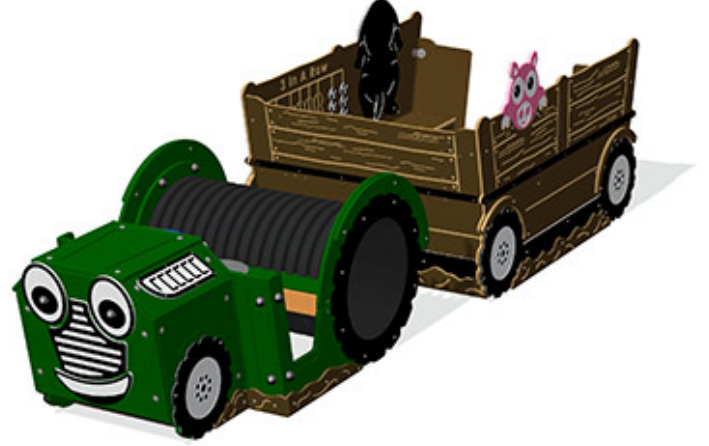

Terry the Tractor and Activity Trailer Set

Product Code AMVFA-IP-FIFMSET

£4,865

Price stated is for product only.
Contact us for a delivery & installation quote based on your location.

Dimensions:

Length	1235 mm
Height	1025 mm
Depth	1763 mm

Key Stage:

Play Values

This product supports the following areas of child development.

Visual Stimulation

Reading & Storytelling

Role Play

Imaginative Play

Co-Operative Play

Communication Skills

Description

Terry the Tractor and the Activity Trailer Set have been designed for older children to play on. Terry the Tractor includes a crawl through tunnel, steering wheel, seating and has an optional electronic dashboard panel which plays back tractor and farm sounds, while the Activity Trailer includes 3 farm themed activity games, seating for many children and a couple of cute characters to get the fun started. These units are designed to be freestanding, but can also be secured to the ground with optional ground anchor lugs if required.